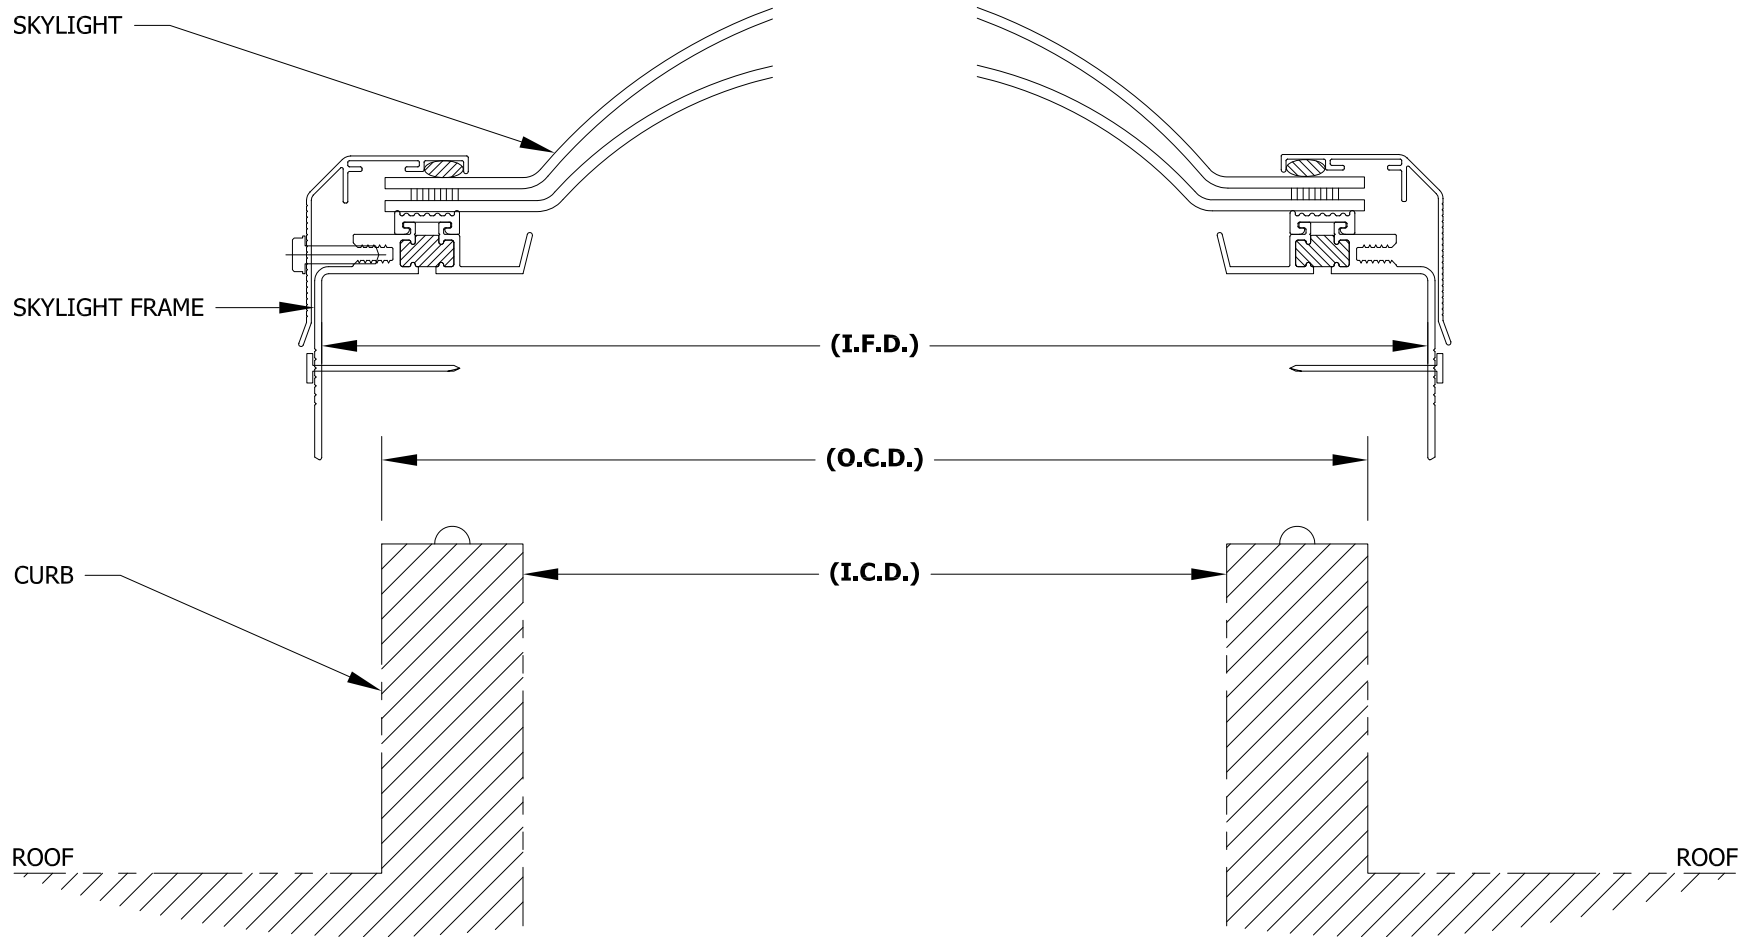

## IMPORTANT SKYLIGHT DIMENSIONS

I.C.D. - INSIDE CURB DIMENSIONS

O.C.D. - OUTSIDE CURB DIMENSIONS

I.F.D. - INSIDE FRAME DIMENSIONS

ALL BRISTOLITE SKYLIGHTS ARE SIZED BY I.C.D. SEE PRODUCT DATA SHEETS AND DRAWINGS. ALL I.F.D. ARE 4.25" LARGER THAN I.C.D.