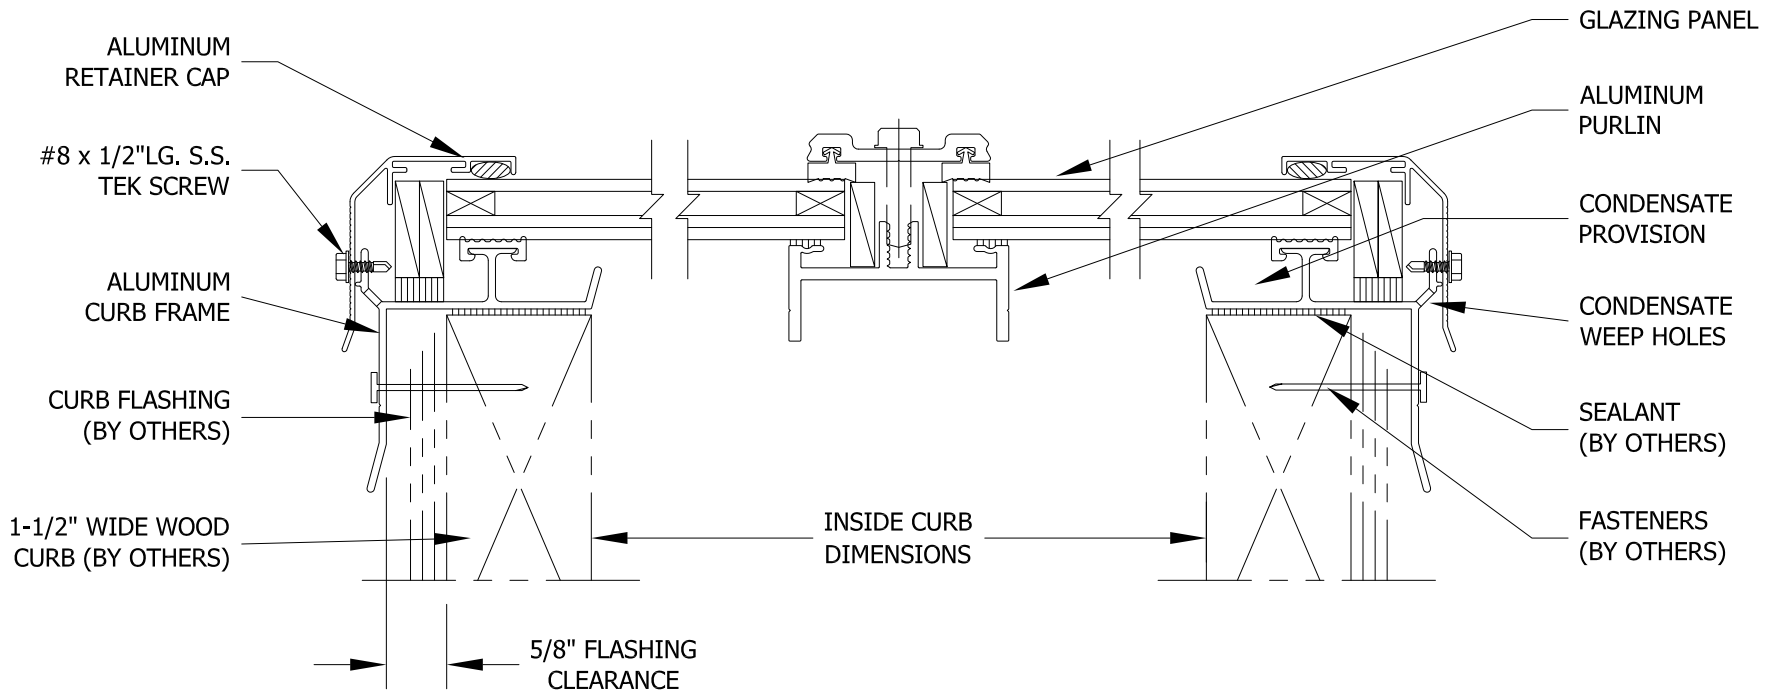

# ALUMILITE GLASS ALUMINUM CURB MOUNTED SKYLIGHT

**MIN. 3:12 PITCH REQUIRED  
FOR PROPER DRAINAGE**

## MODEL: GALM-CM-I

(NOT TO SCALE)

MODEL NUMBER	INSIDE CURB DIMENSIONS	QTY	MODEL NUMBER	INSIDE CURB DIMENSIONS	QTY
SQUARE			RECTANGULAR		
4242 GALM-CM	42" x 42"		5938 GALM-CM	59" x 38"	
4646 GALM-CM	46 1/4" x 46 1/4"		6930 GALM-CM	69 1/2" x 30 1/4"	
			7537 GALM-CM	75" x 37"	
			9622 GALM-CM	96" x 22 1/4"	
			9630 GALM-CM	96" x 30 1/4"	