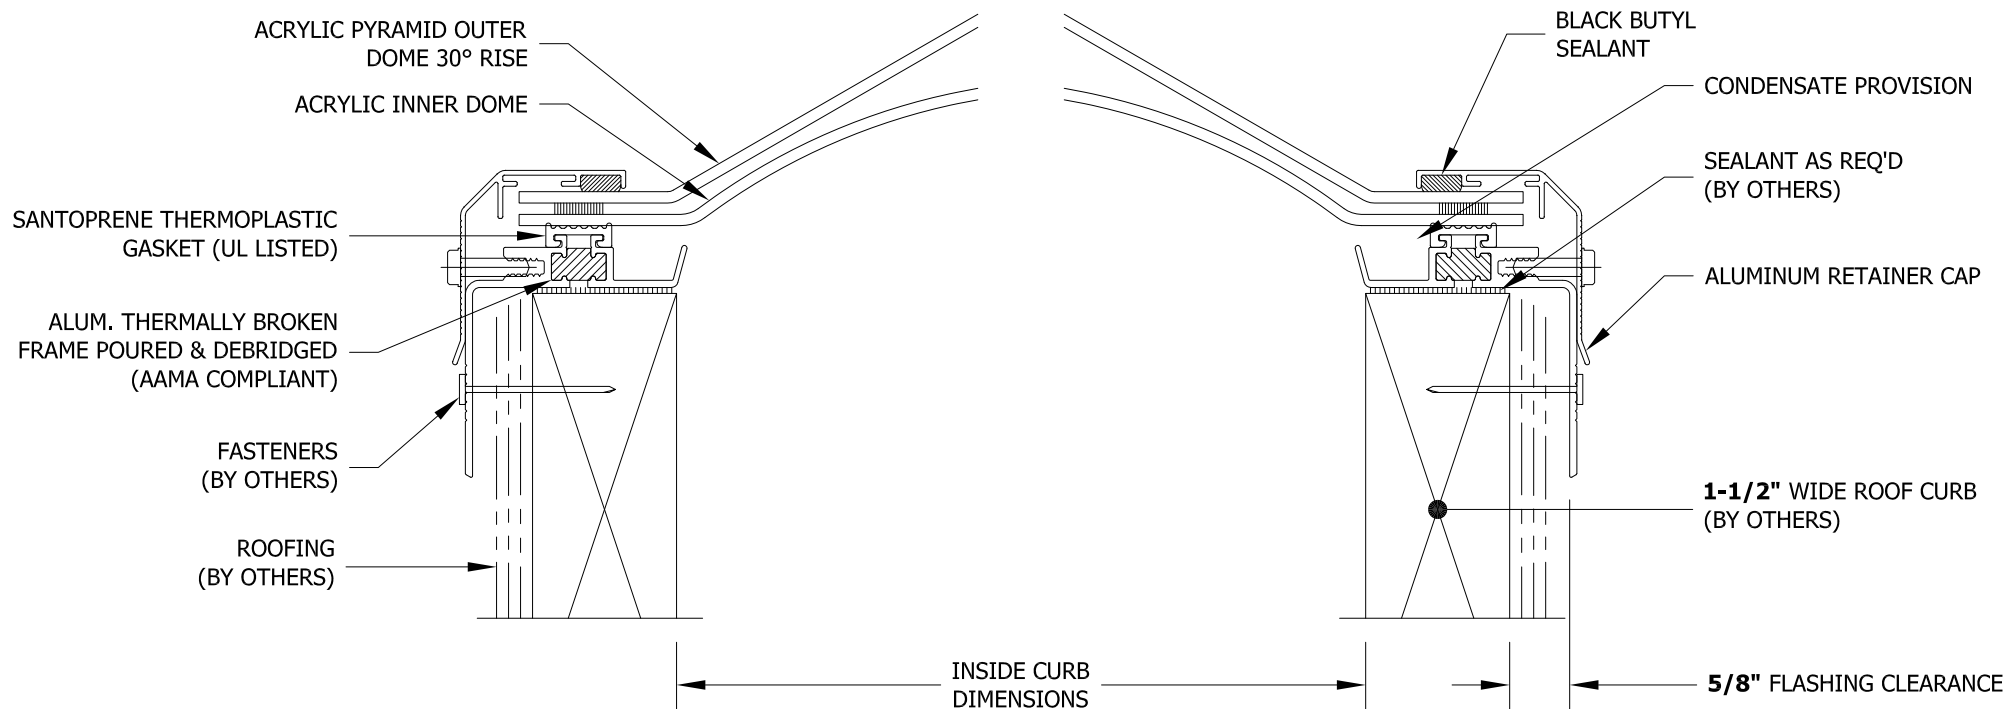

ALUMILITE ACRYLIC ALUMINUM CURB MOUNTED PYRAMID SKYLIGHT

MODEL: ALT-CM-2-P (NOT TO SCALE)		MODEL NUMBER	INSIDE CURB DIMENSIONS	QTY	MODEL NUMBER	INSIDE CURB DIMENSIONS	QTY	MODEL NUMBER	INSIDE CURB DIMENSIONS	QTY
		SQUARE			RECTANGLE			RECTANGLE - (cont.)		
		1414-ALT-CM	14 1/4" x 14 1/4"		2246-ALT-CM	22 1/4" x 46 1/4"				
OUTER ACRYLIC COLOR <input type="radio"/> BRONZE (BT) <input type="radio"/> CLEAR (CC) <input type="radio"/> GREY (GT) <input type="radio"/> WHITE (WTM) <input type="radio"/> OTHER:		INNER ACRYLIC COLOR <input type="radio"/> BRONZE (BT) <input type="radio"/> CLEAR (CC) <input type="radio"/> GREY (GT) <input type="radio"/> WHITE (WTM) <input type="radio"/> OTHER:		1919-ALT-CM	19" x 19"		2272-ALT-CM	22 1/4" x 72"		
				2222-ALT-CM	22 1/4" x 22 1/4"		3046-ALT-CM	30 1/4" x 46 1/4"		
FRAME FINISH <input type="radio"/> BRONZE ANODIZED (BA) <input type="radio"/> CLEAR ANODIZED (CA) <input type="radio"/> MILL FINISH (MF) <input type="radio"/> WHITE PAINT (WP) <input type="radio"/> OTHER:		SPECIFICATIONS VLT: SHGC: U FACTOR:		3030-ALT-CM	30 1/4" x 30 1/4"		3069-ALT-CM	30 1/4" x 69 1/2"		
				3737-ALT-CM	37" x 37"		3746-ALT-CM	37" x 46 1/4"		
		4242-ALT-CM	42" x 42"		4669-ALT-CM	46 1/4" x 69 1/2"				
		4646-ALT-CM	46 1/4" x 46 1/4"		4896-ALT-CM	48" x 96"				
		4848-ALT-CM	48" x 48"							
		5555-ALT-CM	55" x 55"							
		6060-ALT-CM	60" x 60"							
		7070-ALT-CM	70 1/4" x 70 1/4"							
		7575-ALT-CM	75" x 75"							
		8484-ALT-CM	84" x 84"							
		9292-ALT-CM	92 1/2" x 92 1/2"							
		CALL FOR ADDITIONAL SIZES			CALL FOR ADDITIONAL SIZES					