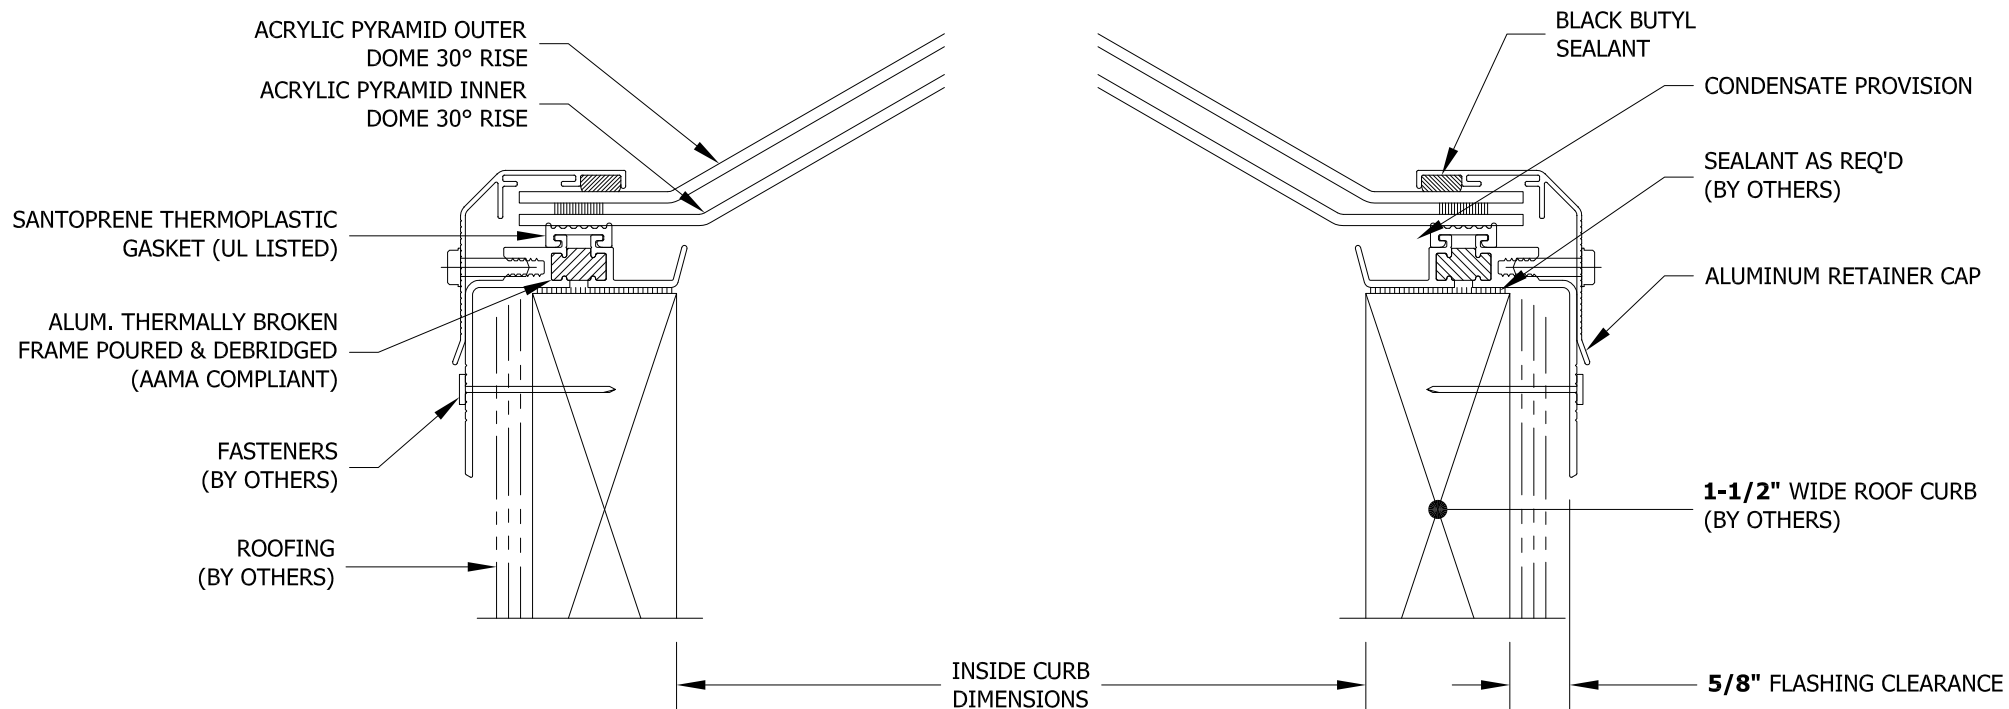

BRISTOL ACRYLIC ALUMINUM CURB MOUNTED PYRAMID SKYLIGHT

MODEL: ALT-CM-2-P (NOT TO SCALE)		MODEL NUMBER	INSIDE CURB DIMENSIONS	QTY	MODEL NUMBER	INSIDE CURB DIMENSIONS	QTY	MODEL NUMBER	INSIDE CURB DIMENSIONS	QTY
		SQUARE			RECTANGLE			RECTANGLE - (cont.)		
		1414-ALT-CM	14 1/4" x 14 1/4"		2246-ALT-CM	22 1/4" x 46 1/4"				
OUTER ACRYLIC COLOR <input type="radio"/> BRONZE (BT) <input type="radio"/> CLEAR (CC) <input type="radio"/> GREY (GT) <input type="radio"/> WHITE (WTM) <input type="radio"/> OTHER:		INNER ACRYLIC COLOR <input type="radio"/> BRONZE (BT) <input type="radio"/> CLEAR (CC) <input type="radio"/> GREY (GT) <input type="radio"/> WHITE (WTM) <input type="radio"/> OTHER:		1919-ALT-CM	19" x 19"		2272-ALT-CM	22 1/4" x 72"		
				2222-ALT-CM	22 1/4" x 22 1/4"		3046-ALT-CM	30 1/4" x 46 1/4"		
FRAME FINISH <input type="radio"/> BRONZE ANODIZED (BA) <input type="radio"/> CLEAR ANODIZED (CA) <input type="radio"/> MILL FINISH (MF) <input type="radio"/> WHITE PAINT (WP) <input type="radio"/> OTHER:		SPECIFICATIONS VLT: SHGC: U FACTOR:		3030-ALT-CM	30 1/4" x 30 1/4"		3069-ALT-CM	30 1/4" x 69 1/2"		
				3737-ALT-CM	37" x 37"		3746-ALT-CM	37" x 46 1/4"		
		4242-ALT-CM	42" x 42"		4669-ALT-CM	46 1/4" x 69 1/2"				
		4646-ALT-CM	46 1/4" x 46 1/4"		4896-ALT-CM	48" x 96"				
		4848-ALT-CM	48" x 48"							
		5555-ALT-CM	55" x 55"							
		6060-ALT-CM	60" x 60"							
		7070-ALT-CM	70 1/4" x 70 1/4"							
		7575-ALT-CM	75" x 75"							
		8484-ALT-CM	84" x 84"							
		9292-ALT-CM	92 1/2" x 92 1/2"							
		CALL FOR ADDITIONAL SIZES			CALL FOR ADDITIONAL SIZES					