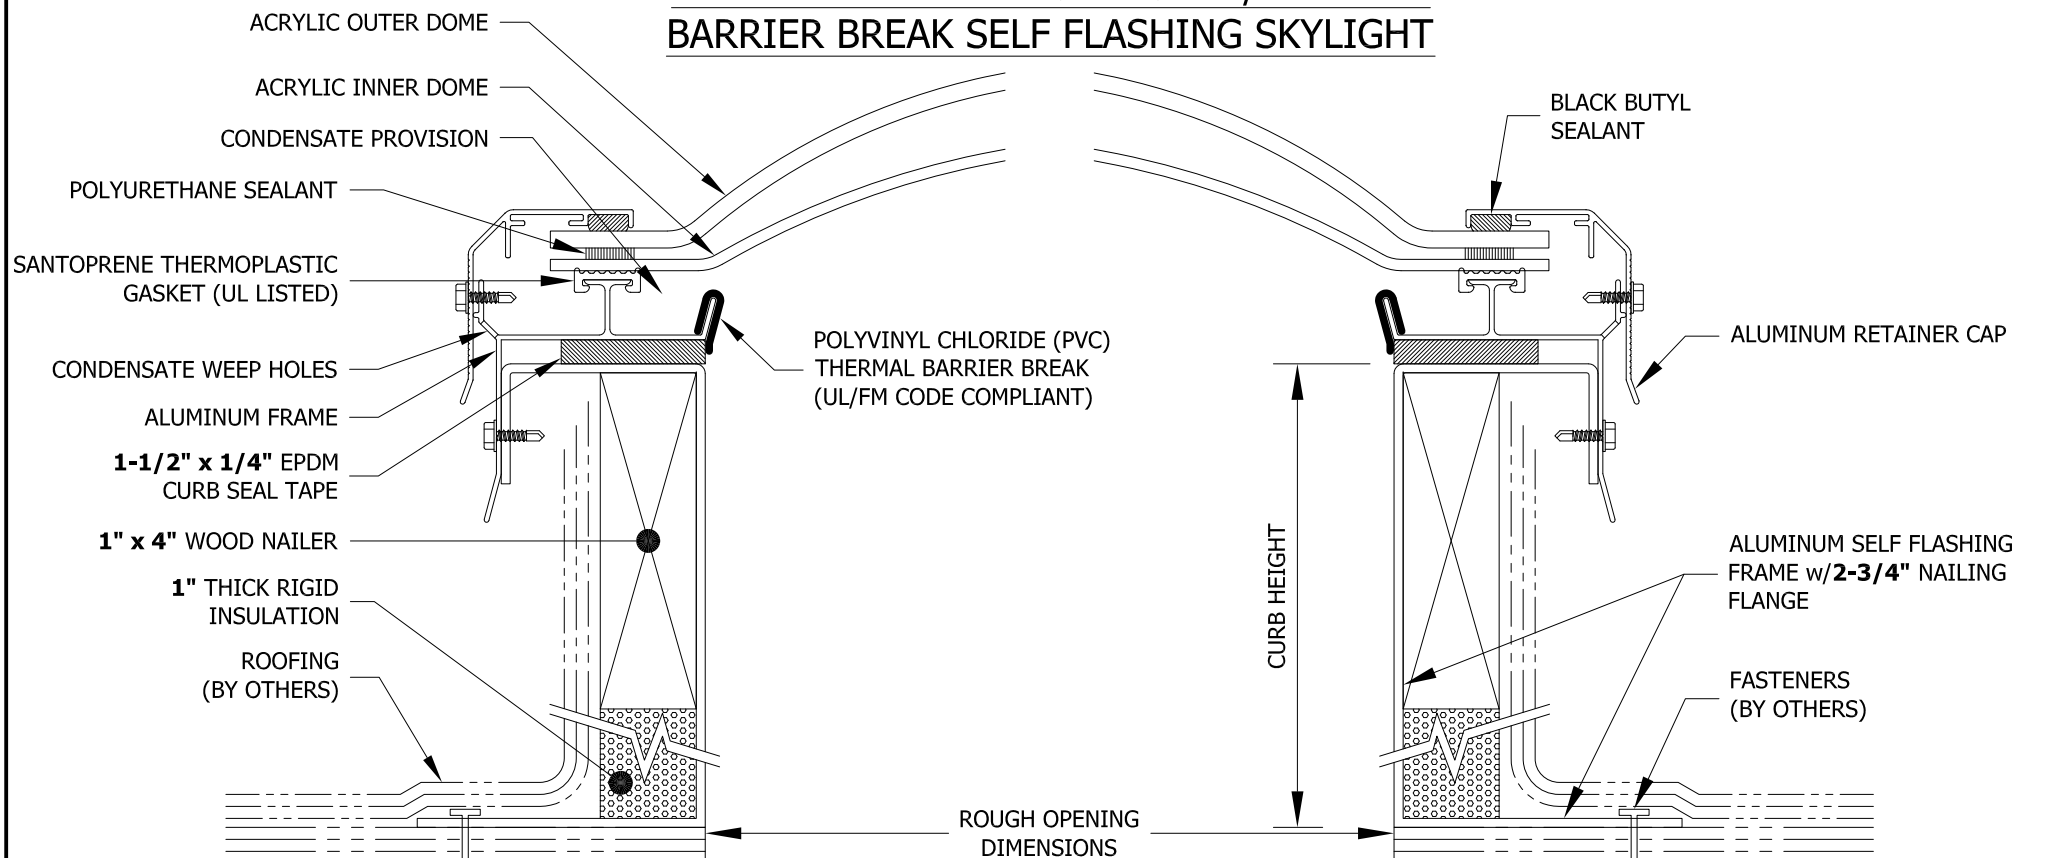

BRISTOL ACRYLIC ALUMINUM w/THERMAL BARRIER BREAK SELF FLASHING SKYLIGHT

MODEL: ALIB-SF-2 (NOT TO SCALE)		MODEL NUMBER	ROUGH OPENING DIMENSIONS	QTY	MODEL NUMBER	ROUGH OPENING DIMENSIONS	QTY	MODEL NUMBER	ROUGH OPENING DIMENSIONS	QTY	
		SQUARE			RECTANGLE			RECTANGLE - (cont.)			
		1414-ALIB-SF	14 1/4" x 14 1/4"		1422-ALIB-SF	14 1/4" x 22 1/4"		36120-ALIB-SF	36" x 120"		
OUTER ACRYLIC COLOR <input type="radio"/> BRONZE (BT) <input type="radio"/> CLEAR (CC) <input type="radio"/> GREY (GT) <input type="radio"/> WHITE (WTM) <input type="radio"/> OTHER:		INNER ACRYLIC COLOR <input type="radio"/> BRONZE (BT) <input type="radio"/> CLEAR (CC) <input type="radio"/> GREY (GT) <input type="radio"/> WHITE (WTM) <input type="radio"/> OTHER:		1919-ALIB-SF	19" x 19"		1446-ALIB-SF	14 1/4" x 46 1/4"		3746-ALIB-SF	37" x 46 1/4"
				2222-ALIB-SF	22 1/4" x 22 1/4"		2230-ALIB-SF	22 1/4" x 30 1/4"		3775-ALIB-SF	37" x 75"
FRAME FINISH <input type="radio"/> BRONZE ANODIZED (BA) <input type="radio"/> CLEAR ANODIZED (CA) <input type="radio"/> MILL FINISH (MF) <input type="radio"/> WHITE PAINT (WP) <input type="radio"/> OTHER:		SPECIFICATIONS VLT: SHGC: U FACTOR:		CURB HEIGHT <input type="radio"/> 9" <input type="radio"/> 12" <input type="radio"/> OTHER:		3030-ALIB-SF	30 1/4" x 30 1/4"		2237-ALIB-SF	22 1/4" x 37"	
						3737-ALIB-SF	37" x 37"		2246-ALIB-SF	22 1/4" x 46 1/4"	
		4242-ALIB-SF	42" x 42"		2272-ALIB-SF	22 1/4" x 72"		4689-ALIB-SF	46 1/4" x 89 1/2"		
		4646-ALIB-SF	46 1/4" x 46 1/4"		2296-ALIB-SF	22 1/4" x 96"		4872-ALIB-SF	48" x 72"		
		4848-ALIB-SF	48" x 48"		2448-ALIB-SF	24 1/4" x 48"		4884-ALIB-SF	48" x 84"		
		5555-ALIB-SF	55" x 55"		2496-ALIB-SF	24 1/4" x 96"		4896-ALIB-SF	48" x 96"		
		6060-ALIB-SF	60" x 60"		3037-ALIB-SF	30 1/4" x 37"		48120-ALIB-SF	48" x 120"		
		7070-ALIB-SF	70 1/4" x 70 1/4"		3046-ALIB-SF	30 1/4" x 46 1/4"		5460-ALIB-SF	54" x 60"		
		7575-ALIB-SF	75" x 75"		3069-ALIB-SF	30 1/4" x 69 1/2"		6072-ALIB-SF	60" x 72"		
		8484-ALIB-SF	84" x 84"		3096-ALIB-SF	30 1/4" x 96"		6084-ALIB-SF	60" x 84"		
		9292-ALIB-SF	92 1/2" x 92 1/2"		3496-ALIB-SF	34" x 96"		6096-ALIB-SF	60" x 96"		
		CALL FOR ADDITIONAL SIZES			3696-ALIB-SF	36" x 96"		60120-ALIB-SF	60" x 120"		