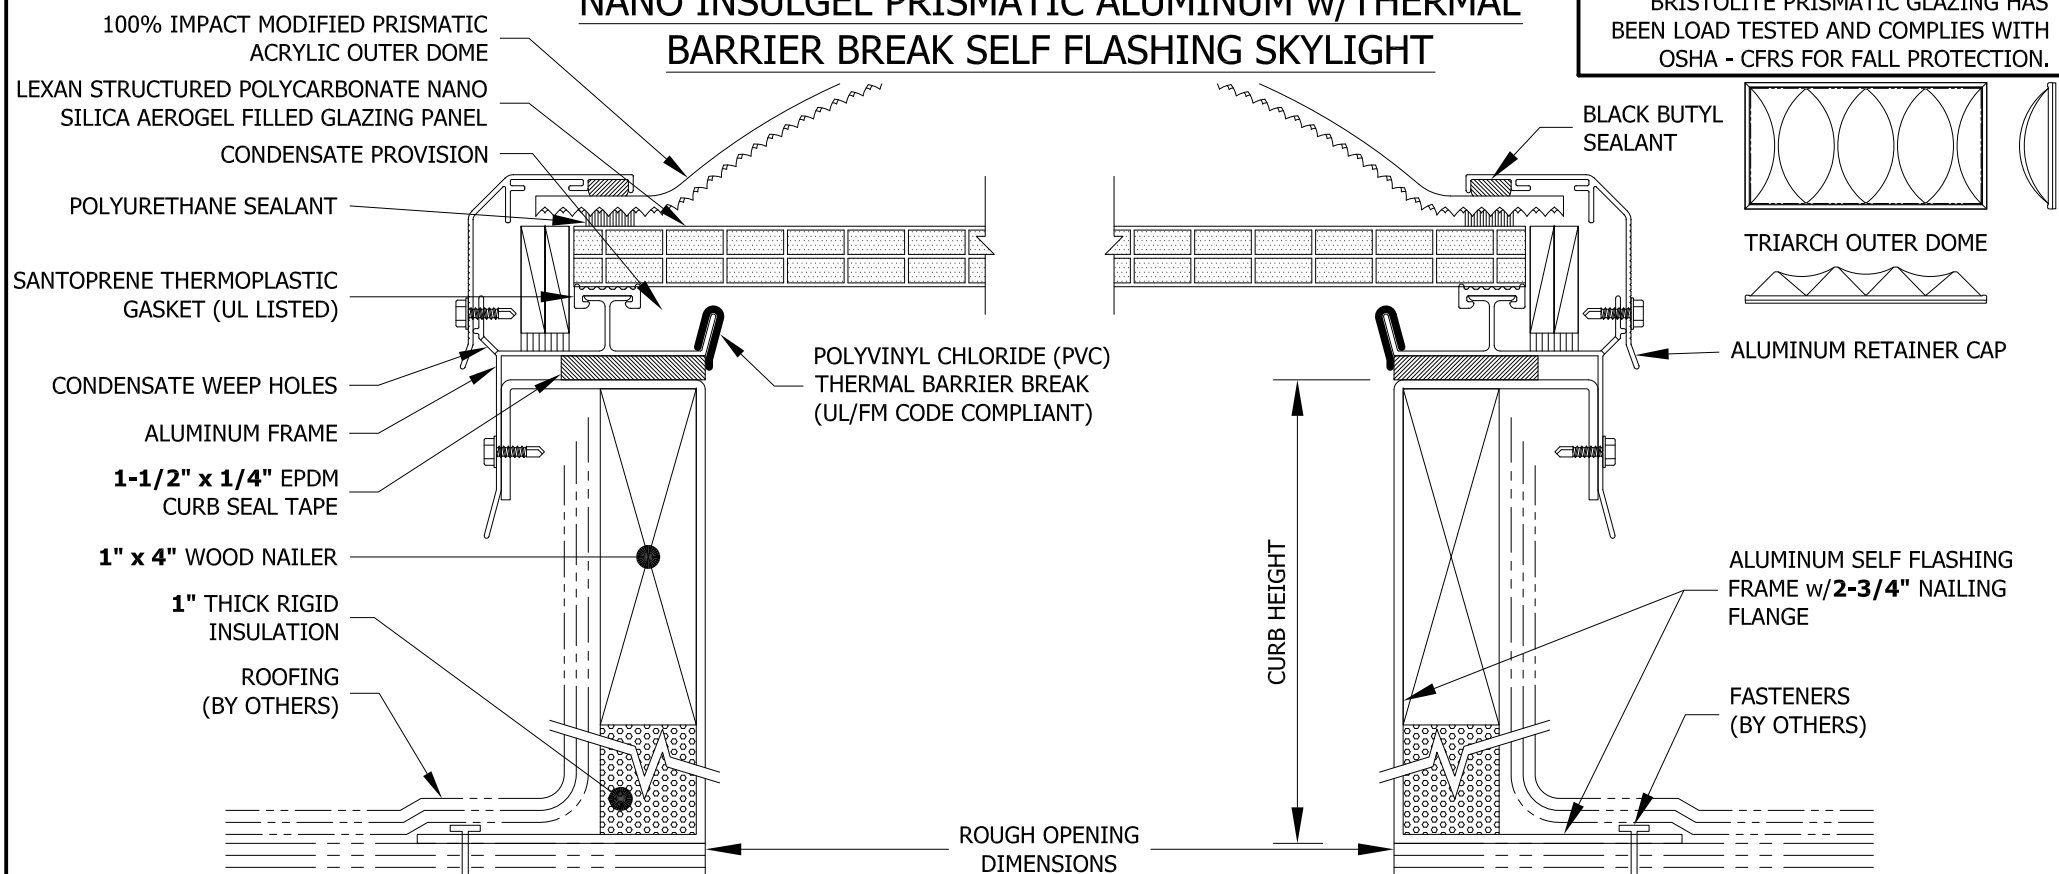

NANO INSULGEL PRISMATIC ALUMINUM w/THERMAL BARRIER BREAK SELF FLASHING SKYLIGHT

BRISTOLITE PRISMATIC GLAZING HAS BEEN LOAD TESTED AND COMPLIES WITH OSHA - CFRS FOR FALL PROTECTION.

MODEL: ALIB-SF-2-PM-16mm NANO (NOT TO SCALE)		MODEL NUMBER	ROUGH OPENING DIMENSIONS	QTY	MODEL NUMBER	ROUGH OPENING DIMENSIONS	QTY	MODEL NUMBER	ROUGH OPENING DIMENSIONS	QTY	
		SQUARE			RECTANGLE			RECTANGLE - (cont.)			
		1414-ALIB-SF	14 1/4" x 14 1/4"		1422-ALIB-SF	14 1/4" x 22 1/4"		36120-ALIB-SF	36" x 120"		
OUTER PRISMATIC COLOR <input type="radio"/> CLEAR (CPM) <input type="radio"/> WHITE (WPM) <input type="radio"/> OTHER:		INNER POLYCARBONATE PANEL <input type="radio"/> CLEAR (CNANO) <input type="radio"/> OTHER:		1919-ALIB-SF	19" x 19"		1446-ALIB-SF	14 1/4" x 46 1/4"		3746-ALIB-SF	37" x 46 1/4"
				2222-ALIB-SF	22 1/4" x 22 1/4"		2230-ALIB-SF	22 1/4" x 30 1/4"		3775-ALIB-SF	37" x 75"
FRAME FINISH <input type="radio"/> BRONZE ANODIZED (BA) <input type="radio"/> CLEAR ANODIZED (CA) <input type="radio"/> MILL FINISH (MF) <input type="radio"/> WHITE PAINT (WP) <input type="radio"/> OTHER:				3030-ALIB-SF	30 1/4" x 30 1/4"		2237-ALIB-SF	22 1/4" x 37"		3859-ALIB-SF	38" x 59"
				3737-ALIB-SF	37" x 37"		2246-ALIB-SF	22 1/4" x 46 1/4"		4669-ALIB-SF	46 1/4" x 69 1/2"
SPECIFICATIONS VLT: SHGC: U FACTOR:		CURB HEIGHT <input type="radio"/> 9" <input type="radio"/> 12" <input type="radio"/> OTHER:		4242-ALIB-SF	42" x 42"		2272-ALIB-SF	22 1/4" x 72"		4689-ALIB-SF	46 1/4" x 89 1/2"
				4646-ALIB-SF	46 1/4" x 46 1/4"		2296-ALIB-SF	22 1/4" x 96"		4872-ALIB-SF	48" x 72"
		CALL FOR ADDITIONAL SIZES		4848-ALIB-SF	48" x 48"		2448-ALIB-SF	24 1/4" x 48"		4884-ALIB-SF	48" x 84"
				5555-ALIB-SF	55" x 55"		2496-ALIB-SF	24 1/4" x 96"		4896-ALIB-SF	48" x 96"
				6060-ALIB-SF	60" x 60"		3037-ALIB-SF	30 1/4" x 37"		48120-ALIB-SF	48" x 120"
							3046-ALIB-SF	30 1/4" x 46 1/4"		5460-ALIB-SF	54" x 60"
							3069-ALIB-SF	30 1/4" x 69 1/2"		6072-ALIB-SF	60" x 72"
							3096-ALIB-SF	30 1/4" x 96"		6084-ALIB-SF	60" x 84"
							3496-ALIB-SF	34" x 96"		6096-ALIB-SF	60" x 96"
							3696-ALIB-SF	36" x 96"		60120-ALIB-SF	60" x 120"