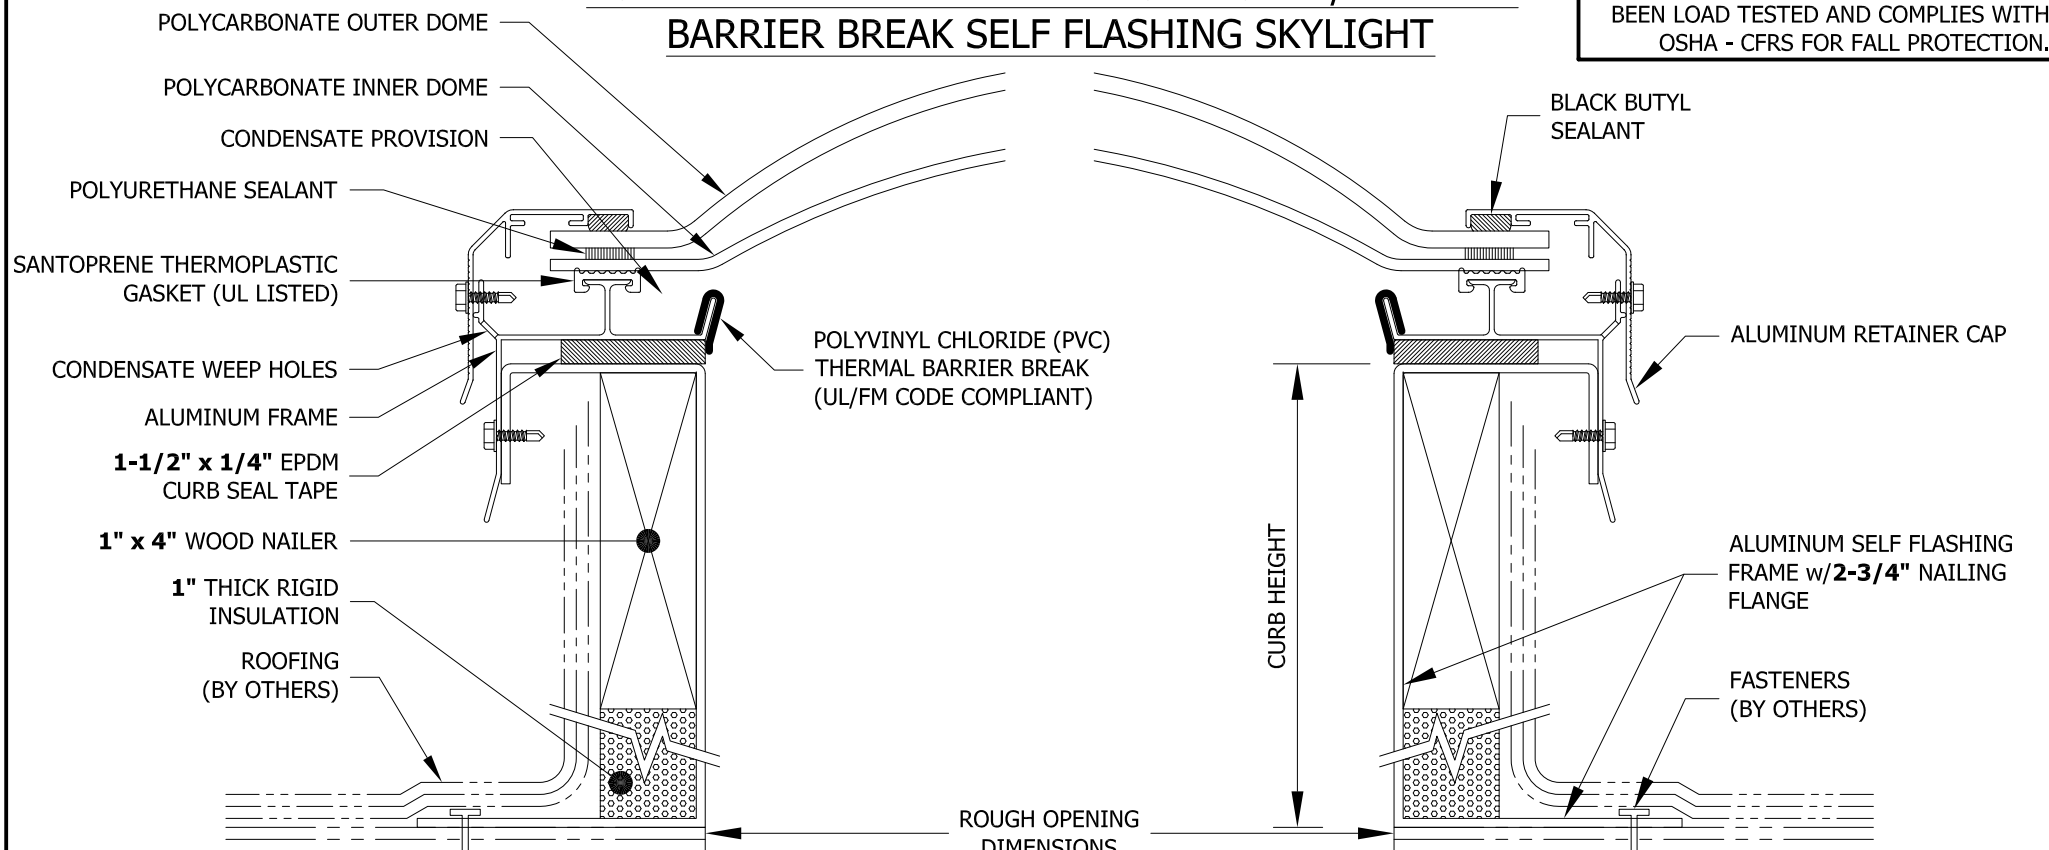

# TUFFLITE POLYCARBONATE ALUMINUM w/THERMAL BARRIER BREAK SELF FLASHING SKYLIGHT

BRISTOLITE POLYCARBONATE GLAZING HAS BEEN LOAD TESTED AND COMPLIES WITH OSHA - CFRS FOR FALL PROTECTION.

MODEL: ALIB-SF-2-PC-PC (NOT TO SCALE)		MODEL NUMBER	ROUGH OPENING DIMENSIONS	QTY	MODEL NUMBER	ROUGH OPENING DIMENSIONS	QTY	MODEL NUMBER	ROUGH OPENING DIMENSIONS	QTY	
		SQUARE			RECTANGLE			RECTANGLE - (cont.)			
		1414-ALIB-SF	14 1/4" x 14 1/4"		1422-ALIB-SF	14 1/4" x 22 1/4"		36120-ALIB-SF	36" x 120"		
<b>OUTER POLYCARBONATE COLOR</b> <input type="radio"/> BRONZE (BPC) <input type="radio"/> CLEAR (CPC) <input type="radio"/> WHITE (WPC) <input type="radio"/> OTHER:		<b>INNER POLYCARBONATE COLOR</b> <input type="radio"/> BRONZE (BPC) <input type="radio"/> CLEAR (CPC) <input type="radio"/> WHITE (WPC) <input type="radio"/> OTHER:		1919-ALIB-SF	19" x 19"		1446-ALIB-SF	14 1/4" x 46 1/4"		3746-ALIB-SF	37" x 46 1/4"
				2222-ALIB-SF	22 1/4" x 22 1/4"		2230-ALIB-SF	22 1/4" x 30 1/4"		3775-ALIB-SF	37" x 75"
<b>FRAME FINISH</b> <input type="radio"/> BRONZE ANODIZED (BA) <input type="radio"/> CLEAR ANODIZED (CA) <input type="radio"/> MILL FINISH (MF) <input type="radio"/> WHITE PAINT (WP) <input type="radio"/> OTHER:				3030-ALIB-SF	30 1/4" x 30 1/4"		2237-ALIB-SF	22 1/4" x 37"		4669-ALIB-SF	46 1/4" x 69 1/2"
				3737-ALIB-SF	37" x 37"		2246-ALIB-SF	22 1/4" x 46 1/4"		4689-ALIB-SF	46 1/4" x 89 1/2"
<b>SPECIFICATIONS</b> VLT:                      SHGC: U FACTOR:		<b>CURB HEIGHT</b> <input type="radio"/> 9" <input type="radio"/> 12" <input type="radio"/> OTHER:		4242-ALIB-SF	42" x 42"		2272-ALIB-SF	22 1/4" x 72"		4884-ALIB-SF	48" x 84"
				4646-ALIB-SF	46 1/4" x 46 1/4"		2296-ALIB-SF	22 1/4" x 96"		4896-ALIB-SF	48" x 96"
				4848-ALIB-SF	48" x 48"		2448-ALIB-SF	24 1/4" x 48"		5460-ALIB-SF	54" x 60"
				5555-ALIB-SF	55" x 55"		2496-ALIB-SF	24 1/4" x 96"		6072-ALIB-SF	60" x 72"
				6060-ALIB-SF	60" x 60"		3037-ALIB-SF	30 1/4" x 37"		6096-ALIB-SF	60" x 96"
				7070-ALIB-SF	70 1/4" x 70 1/4"		3046-ALIB-SF	30 1/4" x 46 1/4"		60120-ALIB-SF	60" x 120"
				7575-ALIB-SF	75" x 75"		3069-ALIB-SF	30 1/4" x 69 1/2"			
				8484-ALIB-SF	84" x 84"		3096-ALIB-SF	30 1/4" x 96"			
				9292-ALIB-SF	92 1/2" x 92 1/2"		3496-ALIB-SF	34" x 96"			
				CALL FOR ADDITIONAL SIZES			3696-ALIB-SF	36" x 96"			