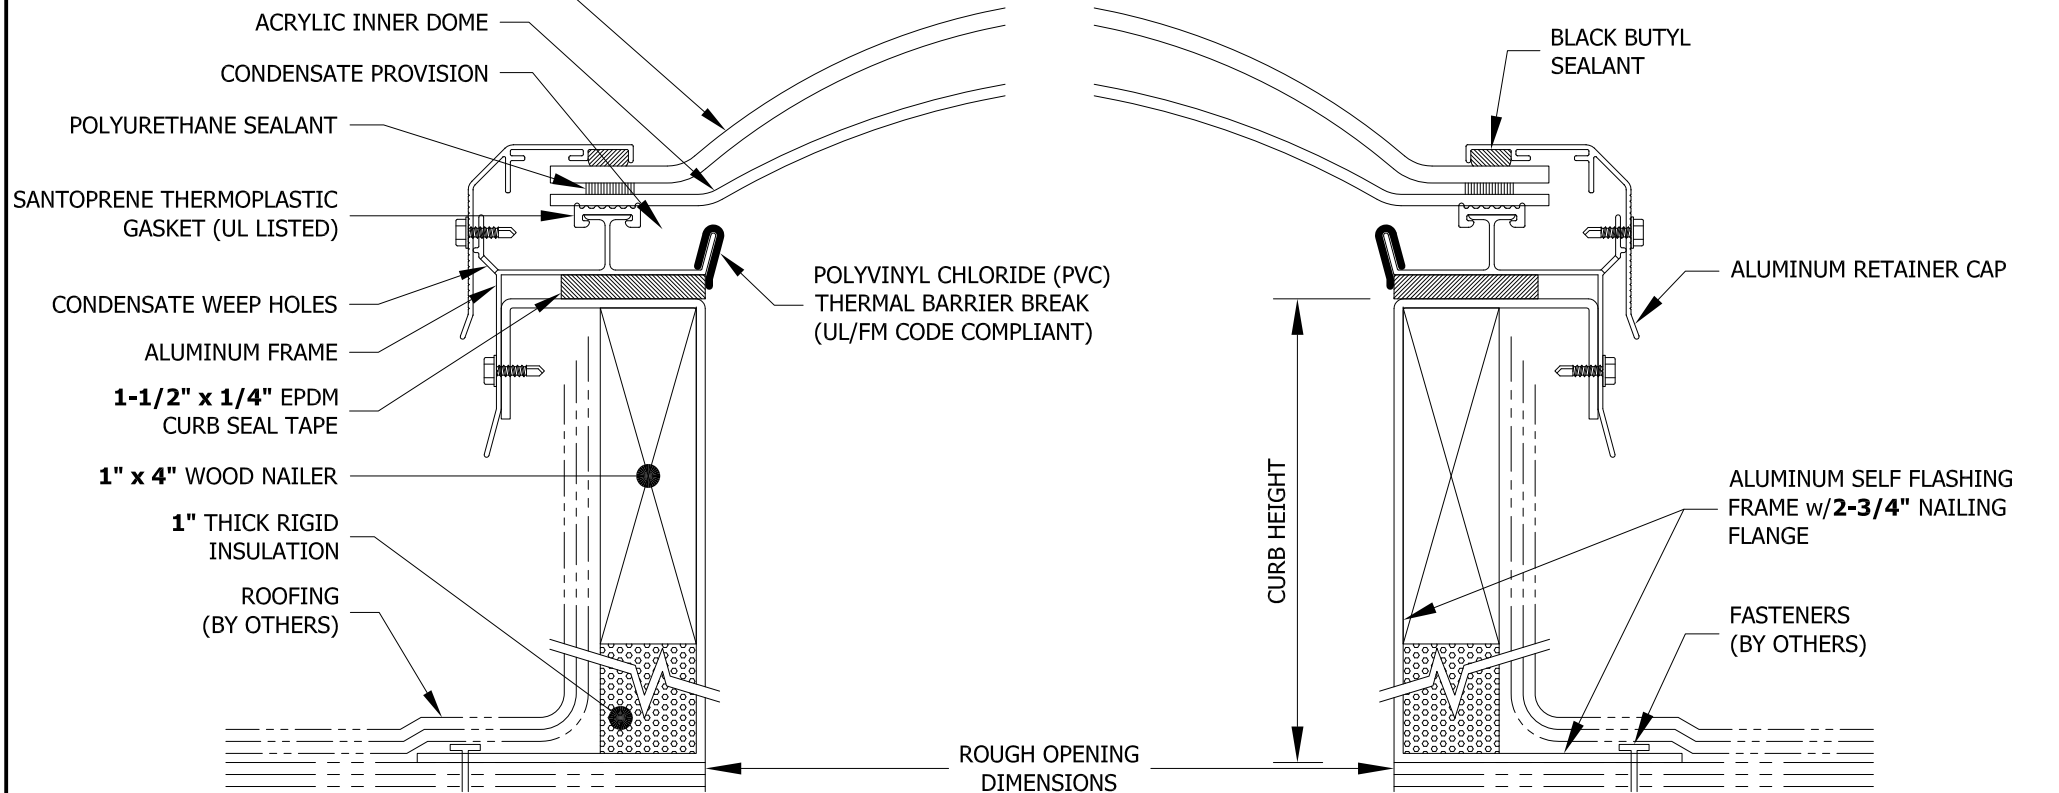

TRITUFF COPOLYESTER ALUMINUM w/THERMAL BARRIER BREAK SELF FLASHING SKYLIGHT

BRISTOLITE COPOLYESTER GLAZING HAS BEEN LOAD TESTED AND COMPLIES WITH OSHA - CFRS FOR FALL PROTECTION.

MODEL: ALIB-SF-2-HS1 (NOT TO SCALE)		MODEL NUMBER	ROUGH OPENING DIMENSIONS	QTY	MODEL NUMBER	ROUGH OPENING DIMENSIONS	QTY	MODEL NUMBER	ROUGH OPENING DIMENSIONS	QTY	
		SQUARE			RECTANGLE			RECTANGLE - (cont.)			
		1414-ALIB-SF	14 1/4" x 14 1/4"		1422-ALIB-SF	14 1/4" x 22 1/4"		36120-ALIB-SF	36" x 120"		
OUTER COPOLYESTER COLOR <input checked="" type="radio"/> WHITE (HS1) <input type="radio"/> OTHER:		INNER ACRYLIC COLOR <input type="radio"/> BRONZE (BT) <input type="radio"/> CLEAR (CC) <input type="radio"/> GREY (GT) <input type="radio"/> WHITE (WTM) <input type="radio"/> OTHER:		1919-ALIB-SF	19" x 19"		1446-ALIB-SF	14 1/4" x 46 1/4"		3746-ALIB-SF	37" x 46 1/4"
				2222-ALIB-SF	22 1/4" x 22 1/4"		2230-ALIB-SF	22 1/4" x 30 1/4"		3775-ALIB-SF	37" x 75"
FRAME FINISH <input type="radio"/> BRONZE ANODIZED (BA) <input type="radio"/> CLEAR ANODIZED (CA) <input type="radio"/> MILL FINISH (MF) <input type="radio"/> WHITE PAINT (WP) <input type="radio"/> OTHER:		3030-ALIB-SF	30 1/4" x 30 1/4"		2237-ALIB-SF	22 1/4" x 37"		3859-ALIB-SF	38" x 59"		
		3737-ALIB-SF	37" x 37"		2246-ALIB-SF	22 1/4" x 46 1/4"		4669-ALIB-SF	46 1/4" x 69 1/2"		
SPECIFICATIONS VLT: SHGC: U FACTOR:		CURB HEIGHT <input type="radio"/> 9" <input type="radio"/> 12" <input type="radio"/> OTHER:		4242-ALIB-SF	42" x 42"		2272-ALIB-SF	22 1/4" x 72"		4689-ALIB-SF	46 1/4" x 89 1/2"
				4646-ALIB-SF	46 1/4" x 46 1/4"		2296-ALIB-SF	22 1/4" x 96"		4872-ALIB-SF	48" x 72"
				4848-ALIB-SF	48" x 48"		2448-ALIB-SF	24 1/4" x 48"		4884-ALIB-SF	48" x 84"
				5555-ALIB-SF	55" x 55"		2496-ALIB-SF	24 1/4" x 96"		4896-ALIB-SF	48" x 96"
				6060-ALIB-SF	60" x 60"		3037-ALIB-SF	30 1/4" x 37"		48120-ALIB-SF	48" x 120"
				7070-ALIB-SF	70 1/4" x 70 1/4"		3046-ALIB-SF	30 1/4" x 46 1/4"		5460-ALIB-SF	54" x 60"
				7575-ALIB-SF	75" x 75"		3069-ALIB-SF	30 1/4" x 69 1/2"		6072-ALIB-SF	60" x 72"
				8484-ALIB-SF	84" x 84"		3096-ALIB-SF	30 1/4" x 96"		6084-ALIB-SF	60" x 84"
				9292-ALIB-SF	92 1/2" x 92 1/2"		3496-ALIB-SF	34" x 96"		6096-ALIB-SF	60" x 96"
				CALL FOR ADDITIONAL SIZES			3696-ALIB-SF	36" x 96"		60120-ALIB-SF	60" x 120"