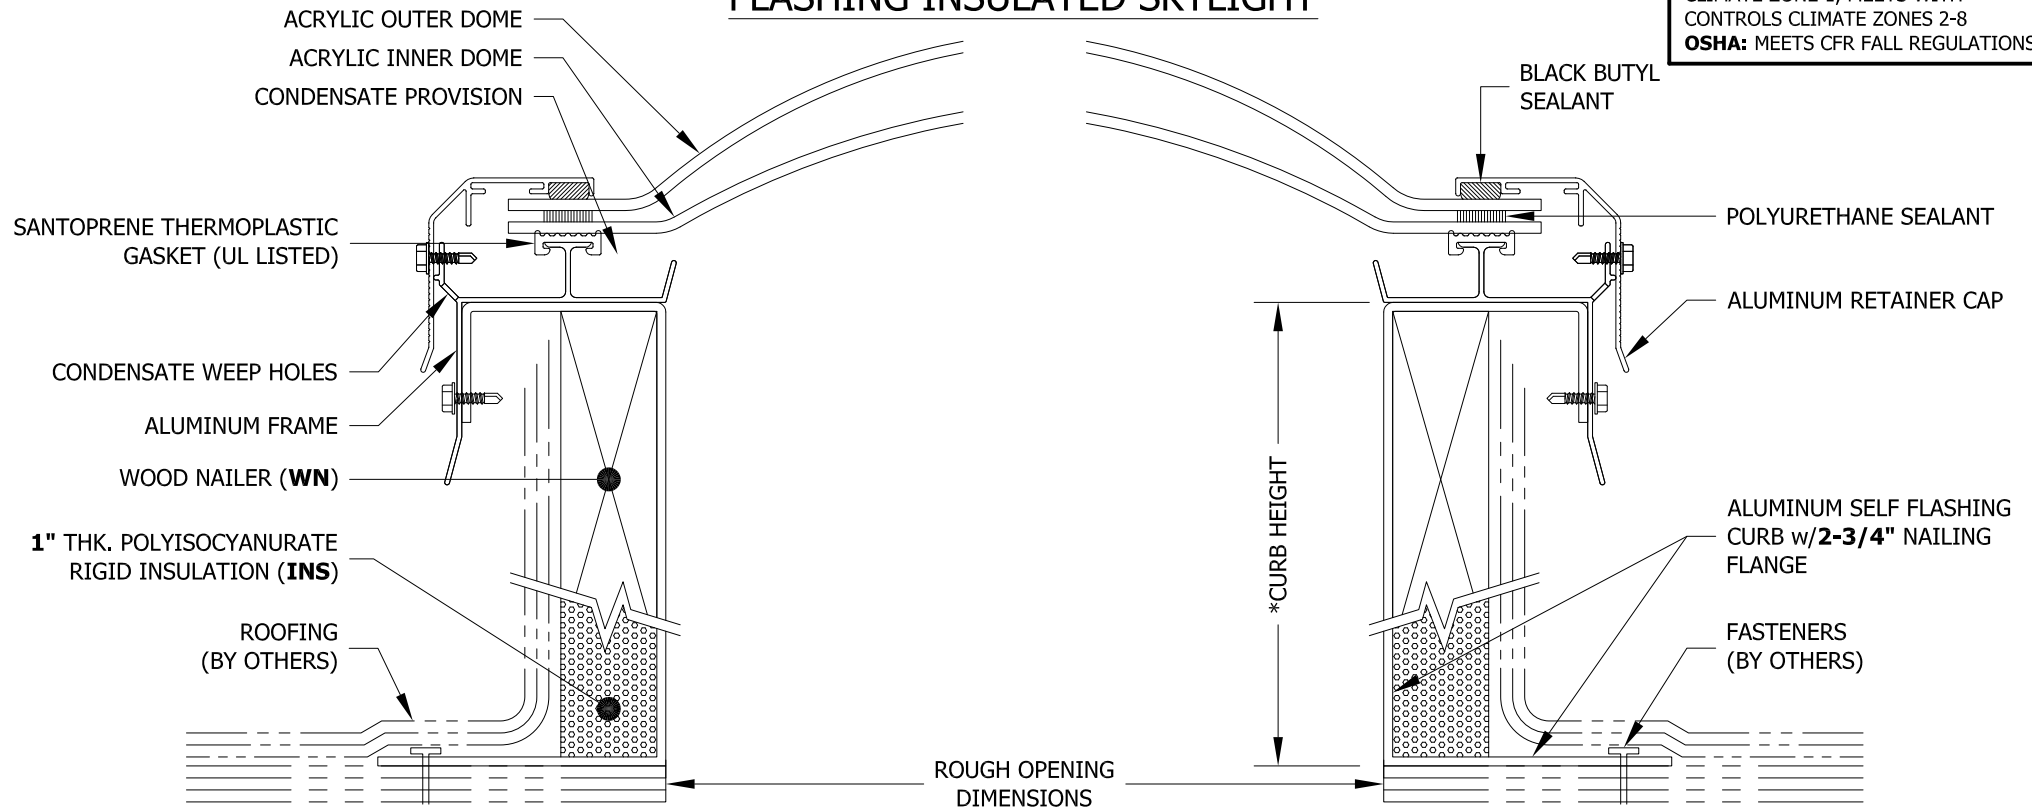

# BRISTOL ACRYLIC ALUMINUM SELF FLASHING INSULATED SKYLIGHT

**NFRC: CERTIFIED**  
**IECC: MEETS WITHOUT CONTROLS**  
 CLIMATE ZONE 1, MEETS WITH  
 CONTROLS CLIMATE ZONES 2-8  
**OSHA: MEETS CFR FALL REGULATIONS**