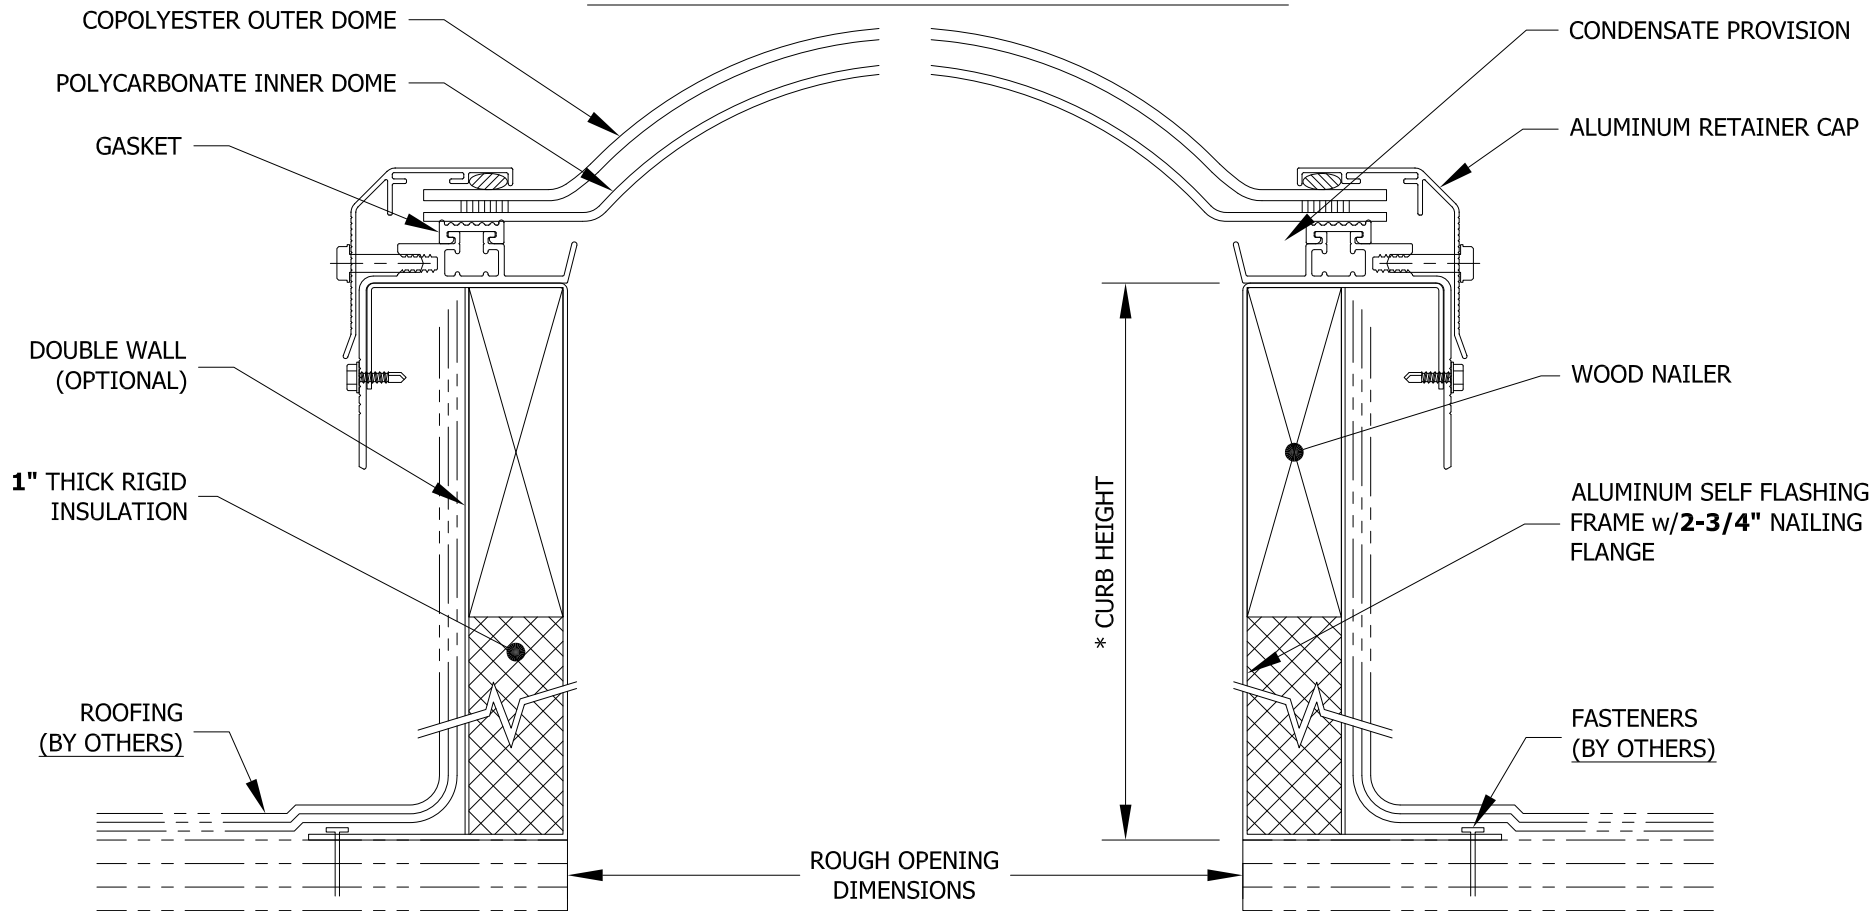

TRITUFF COPOLYESTER ALUMINUM SELF FLASHING INSULATED SKYLIGHT

MODEL: ALI-SF-2-HS1-PC
(NOT TO SCALE)

***CURB HEIGHT**
○ 9" ○ 12"

MODEL NUMBER	ROUGH OPENING DIMENSIONS	QTY	MODEL NUMBER	ROUGH OPENING DIMENSIONS	QTY	MODEL NUMBER	ROUGH OPENING DIMENSIONS	QTY
SQUARE			RECTANGULAR			RECTANGULAR - (cont.)		
1414 ALI-SF	14 1/4" x 14 1/4"		1422 ALI-SF	14 1/4" x 22 1/4"		3496 ALI-SF	34" x 96"	
1919 ALI-SF	19" x 19"		1446 ALI-SF	14 1/4" x 46 1/4"		3746 ALI-SF	37" x 46 1/4"	
2222 ALI-SF	22 1/4" x 22 1/4"		2230 ALI-SF	22 1/4" x 30 1/4"		3775 ALI-SF	37" x 75"	
3030 ALI-SF	30 1/4" x 30 1/4"		2237 ALI-SF	22 1/4" x 37"		3859 ALI-SF	38" x 59"	
3737 ALI-SF	37" x 37"		2246 ALI-SF	22 1/4" x 46 1/4"		4669 ALI-SF	46 1/4" x 69 1/2"	
4242 ALI-SF	42" x 42"		2272 ALI-SF	22 1/4" x 72"		4689 ALI-SF	46 1/4" x 89 1/2"	
4646 ALI-SF	46 1/4" x 46 1/4"		2296 ALI-SF	22 1/4" x 96"		4896 ALI-SF	48" x 96"	
4848 ALI-SF	48" x 48"		3037 ALI-SF	30 1/4" x 37"		5460 ALI-SF	50" x 60"	
5555 ALI-SF	55" x 55"		3046 ALI-SF	30 1/4" x 46 1/4"		6072 ALI-SF	60" x 72"	
6060 ALI-SF	60" x 60"		3069 ALI-SF	30 1/4" x 69 1/2"				
			3096 ALI-SF	30 1/4" x 96"				