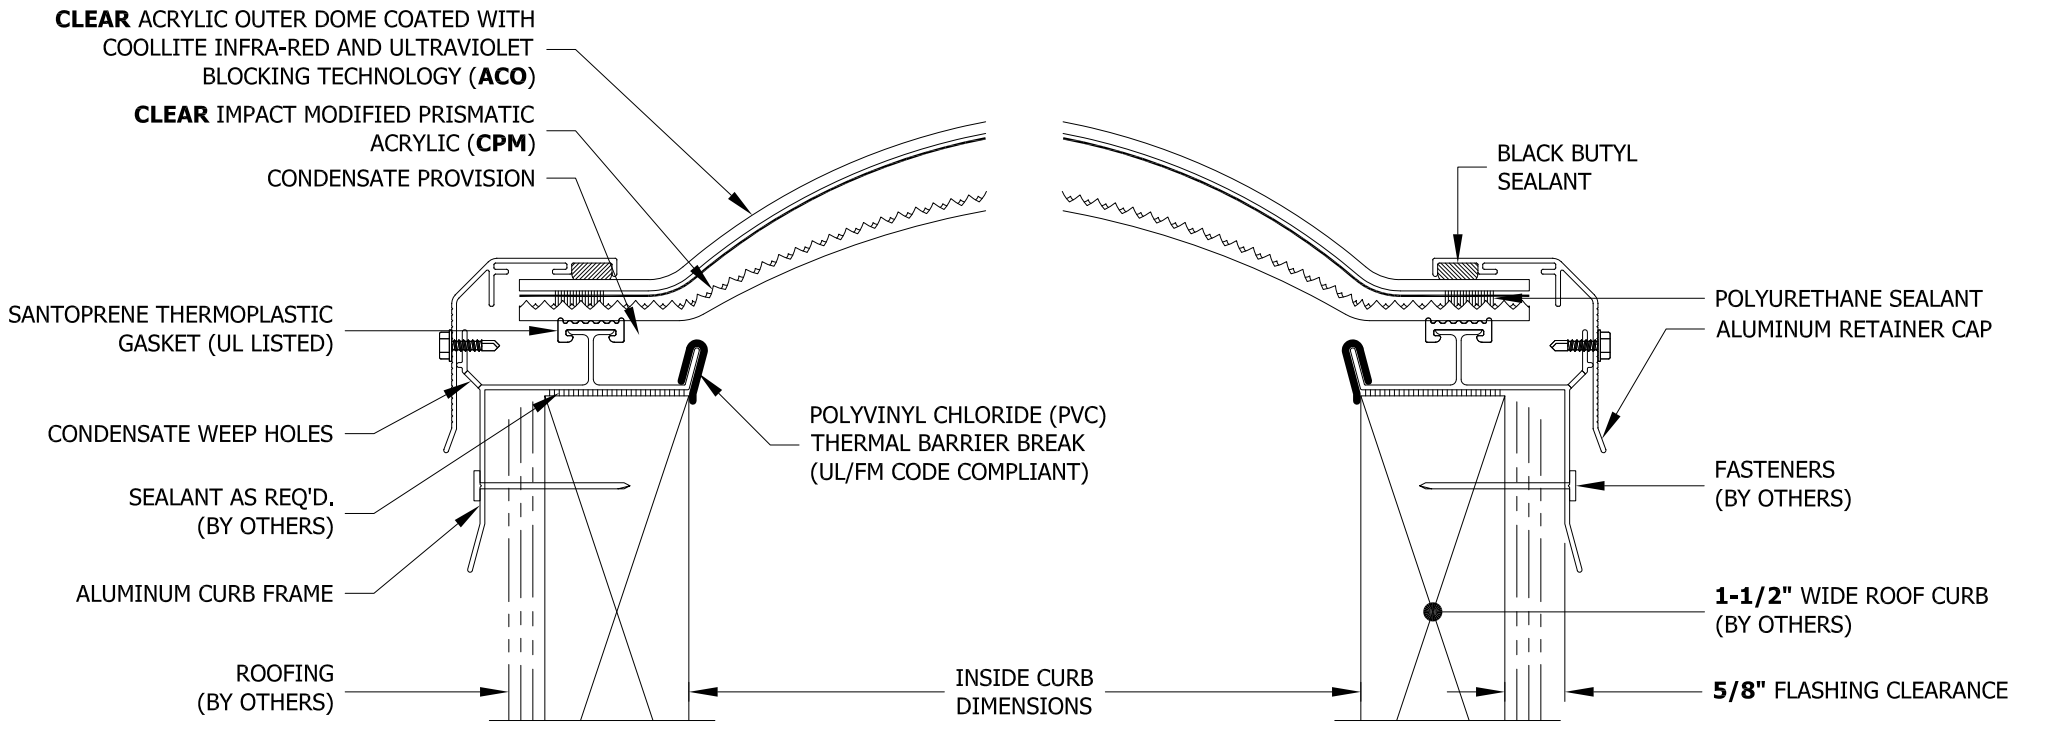

COOLLITE ACRYLIC ALUMINUM w/THERMAL BARRIER BREAK CURB MOUNTED SKYLIGHT

NFRC: CERTIFIED
IECC: MEETS WITHOUT CONTROLS
 CLIMATE ZONE 1, MEETS WITH
 CONTROLS CLIMATE ZONES 2-8
OSHA: MEETS CFR FALL REGULATIONS