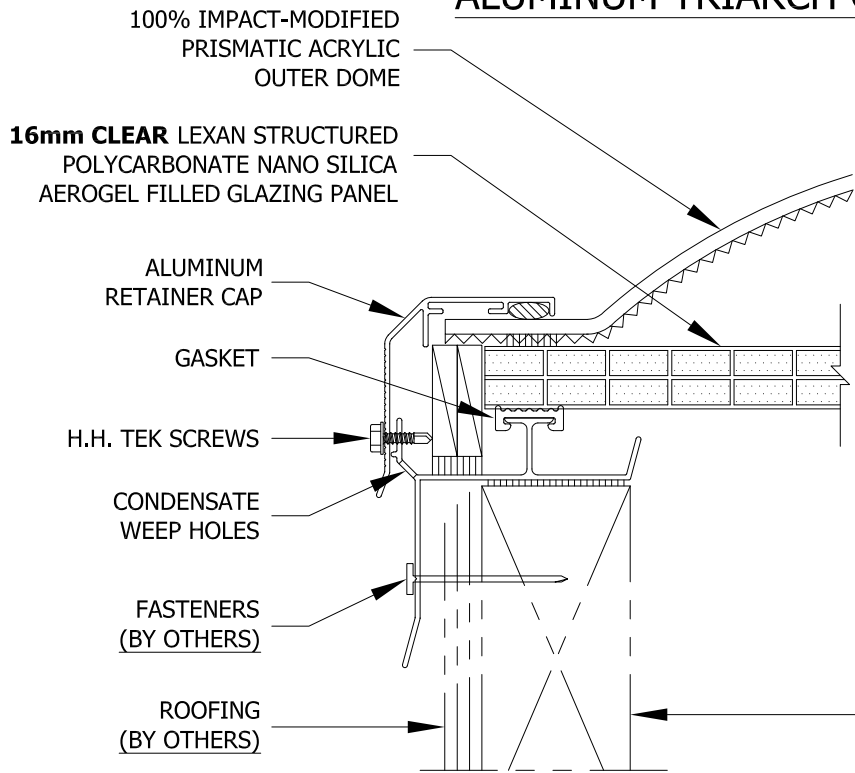

# NANO INSULGEL PRISMATIC/POLYCARBONATE ALUMINUM TRIARCH CURB MOUNTED SKYLIGHT

**MODEL: AL-CM-2-PRISM-16 mm NANO**  
(NOT TO SCALE)

MODEL NUMBER	INSIDE CURB DIMENSIONS	QTY	MODEL NUMBER	INSIDE CURB DIMENSIONS	QTY	MODEL NUMBER	INSIDE CURB DIMENSIONS	QTY
SQUARE			RECTANGULAR			RECTANGULAR - (cont.)		
1414 AL-CM	14 1/4" x 14 1/4"		1422 AL-CM	14 1/4" x 22 1/4"		3096 AL-CM	30 1/4" x 96"	
1919 AL-CM	19" x 19"		1446 AL-CM	14 1/4" x 46 1/4"		3496 AL-CM	34" x 96"	
2222 AL-CM	22 1/4" x 22 1/4"		2230 AL-CM	22 1/4" x 30 1/4"		3696 AL-CM	36" x 96"	
3030 AL-CM	30 1/4" x 30 1/4"		2237 AL-CM	22 1/4" x 37"		3746 AL-CM	37" x 46 1/4"	
3737 AL-CM	37" x 37"		2246 AL-CM	22 1/4" x 46 1/4"		3775 AL-CM	37" x 75"	
4242 AL-CM	42" x 42"		2272 AL-CM	22 1/4" x 72"		3859 AL-CM	38" x 59"	
4646 AL-CM	46 1/4" x 46 1/4"		2296 AL-CM	22 1/4" x 96"		4669 AL-CM	46 1/4" x 69 1/2"	
4848 AL-CM	48" x 48"		2448 AL-CM	24 1/4" x 48 1/4"		4689 AL-CM	46 1/4" x 89 1/2"	
5555 AL-CM	55" x 55"		2496 AL-CM	24 1/4" x 96"		4884 AL-CM	48" x 84"	
6060 AL-CM	60" x 60"		3037 AL-CM	30 1/4" x 37"		4896 AL-CM	48" x 96"	
			3046 AL-CM	30 1/4" x 46 1/4"		5460 AL-CM	54" x 60"	
			3069 AL-CM	30 1/4" x 69 1/2"		6072 AL-CM	60" x 72"	