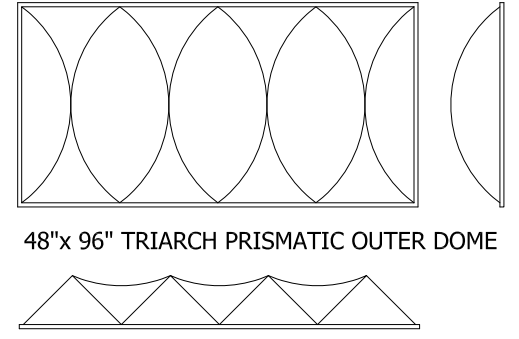

NANO INSULGEL PRISMATIC/POLYCARBONATE ALUMINUM TRIARCH CURB MOUNTED SKYLIGHT

MODEL: AL-CM-2-PRISM-16 mm NANO
(NOT TO SCALE)

MODEL NUMBER	INSIDE CURB DIMENSIONS	QTY	MODEL NUMBER	INSIDE CURB DIMENSIONS	QTY	MODEL NUMBER	INSIDE CURB DIMENSIONS	QTY
SQUARE			RECTANGULAR			RECTANGULAR - (cont.)		
1414 AL-CM	14 1/4" x 14 1/4"		1422 AL-CM	14 1/4" x 22 1/4"		3096 AL-CM	30 1/4" x 96"	
1919 AL-CM	19" x 19"		1446 AL-CM	14 1/4" x 46 1/4"		3496 AL-CM	34" x 96"	
2222 AL-CM	22 1/4" x 22 1/4"		2230 AL-CM	22 1/4" x 30 1/4"		3696 AL-CM	36" x 96"	
3030 AL-CM	30 1/4" x 30 1/4"		2237 AL-CM	22 1/4" x 37"		3746 AL-CM	37" x 46 1/4"	
3737 AL-CM	37" x 37"		2246 AL-CM	22 1/4" x 46 1/4"		3775 AL-CM	37" x 75"	
4242 AL-CM	42" x 42"		2272 AL-CM	22 1/4" x 72"		3859 AL-CM	38" x 59"	
4646 AL-CM	46 1/4" x 46 1/4"		2296 AL-CM	22 1/4" x 96"		4669 AL-CM	46 1/4" x 69 1/2"	
4848 AL-CM	48" x 48"		2448 AL-CM	24 1/4" x 48 1/4"		4689 AL-CM	46 1/4" x 89 1/2"	
5555 AL-CM	55" x 55"		2496 AL-CM	24 1/4" x 96"		4884 AL-CM	48" x 84"	
6060 AL-CM	60" x 60"		3037 AL-CM	30 1/4" x 37"		4896 AL-CM	48" x 96"	
			3046 AL-CM	30 1/4" x 46 1/4"		5460 AL-CM	54" x 60"	
			3069 AL-CM	30 1/4" x 69 1/2"		6072 AL-CM	60" x 72"	