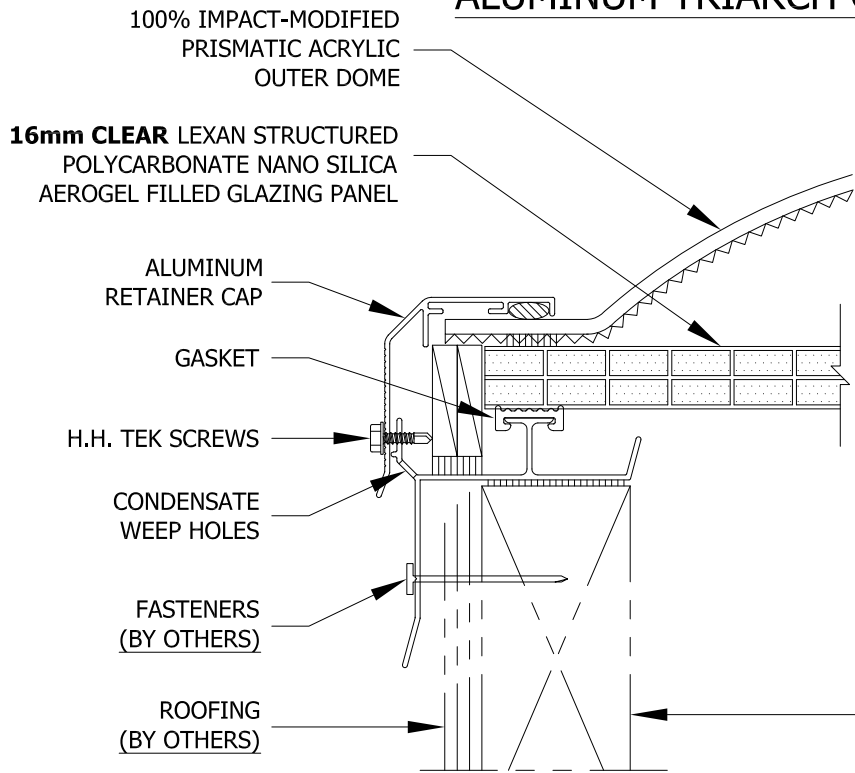

NANO INSULGEL PRISMATIC/POLYCARBONATE ALUMINUM TRIARCH CURB MOUNTED SKYLIGHT

MODEL: AL-CM-2-PRISM-16 mm NANO
(NOT TO SCALE)

MODEL NUMBER	INSIDE CURB DIMENSIONS	QTY	MODEL NUMBER	INSIDE CURB DIMENSIONS	QTY	MODEL NUMBER	INSIDE CURB DIMENSIONS	QTY
SQUARE			RECTANGULAR			RECTANGULAR - (cont.)		
1414 AL-CM	14 1/4" x 14 1/4"		1422 AL-CM	14 1/4" x 22 1/4"		3096 AL-CM	30 1/4" x 96"	
1919 AL-CM	19" x 19"		1446 AL-CM	14 1/4" x 46 1/4"		3496 AL-CM	34" x 96"	
2222 AL-CM	22 1/4" x 22 1/4"		2230 AL-CM	22 1/4" x 30 1/4"		3696 AL-CM	36" x 96"	
3030 AL-CM	30 1/4" x 30 1/4"		2237 AL-CM	22 1/4" x 37"		3746 AL-CM	37" x 46 1/4"	
3737 AL-CM	37" x 37"		2246 AL-CM	22 1/4" x 46 1/4"		3775 AL-CM	37" x 75"	
4242 AL-CM	42" x 42"		2272 AL-CM	22 1/4" x 72"		3859 AL-CM	38" x 59"	
4646 AL-CM	46 1/4" x 46 1/4"		2296 AL-CM	22 1/4" x 96"		4669 AL-CM	46 1/4" x 69 1/2"	
4848 AL-CM	48" x 48"		2448 AL-CM	24 1/4" x 48 1/4"		4689 AL-CM	46 1/4" x 89 1/2"	
5555 AL-CM	55" x 55"		2496 AL-CM	24 1/4" x 96"		4884 AL-CM	48" x 84"	
6060 AL-CM	60" x 60"		3037 AL-CM	30 1/4" x 37"		4896 AL-CM	48" x 96"	
			3046 AL-CM	30 1/4" x 46 1/4"		5460 AL-CM	54" x 60"	
			3069 AL-CM	30 1/4" x 69 1/2"		6072 AL-CM	60" x 72"	