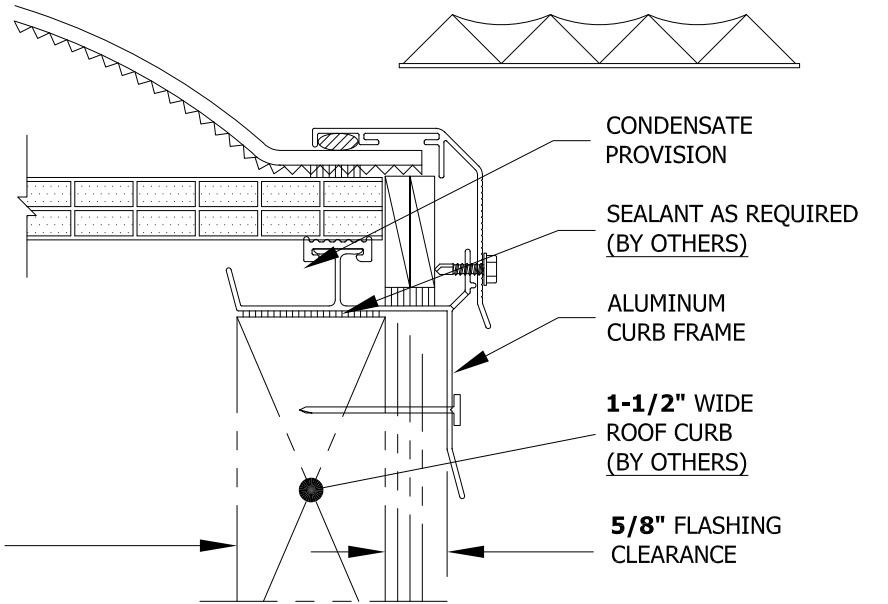

# NANO INSULGEL PRISMATIC/POLYCARBONATE ALUMINUM TRIARCH CURB MOUNTED SKYLIGHT

**MODEL: AL-CM-2-PRISM-16 mm NANO**  
(NOT TO SCALE)

MODEL NUMBER	INSIDE CURB DIMENSIONS	QTY	MODEL NUMBER	INSIDE CURB DIMENSIONS	QTY	MODEL NUMBER	INSIDE CURB DIMENSIONS	QTY
SQUARE			RECTANGULAR			RECTANGULAR - (cont.)		
1414 AL-CM	14 1/4" x 14 1/4"		1422 AL-CM	14 1/4" x 22 1/4"		3096 AL-CM	30 1/4" x 96"	
1919 AL-CM	19" x 19"		1446 AL-CM	14 1/4" x 46 1/4"		3496 AL-CM	34" x 96"	
2222 AL-CM	22 1/4" x 22 1/4"		2230 AL-CM	22 1/4" x 30 1/4"		3696 AL-CM	36" x 96"	
3030 AL-CM	30 1/4" x 30 1/4"		2237 AL-CM	22 1/4" x 37"		3746 AL-CM	37" x 46 1/4"	
3737 AL-CM	37" x 37"		2246 AL-CM	22 1/4" x 46 1/4"		3775 AL-CM	37" x 75"	
4242 AL-CM	42" x 42"		2272 AL-CM	22 1/4" x 72"		3859 AL-CM	38" x 59"	
4646 AL-CM	46 1/4" x 46 1/4"		2296 AL-CM	22 1/4" x 96"		4669 AL-CM	46 1/4" x 69 1/2"	
4848 AL-CM	48" x 48"		2448 AL-CM	24 1/4" x 48 1/4"		4689 AL-CM	46 1/4" x 89 1/2"	
5555 AL-CM	55" x 55"		2496 AL-CM	24 1/4" x 96"		4884 AL-CM	48" x 84"	
6060 AL-CM	60" x 60"		3037 AL-CM	30 1/4" x 37"		4896 AL-CM	48" x 96"	
			3046 AL-CM	30 1/4" x 46 1/4"		5460 AL-CM	54" x 60"	
			3069 AL-CM	30 1/4" x 69 1/2"		6072 AL-CM	60" x 72"	