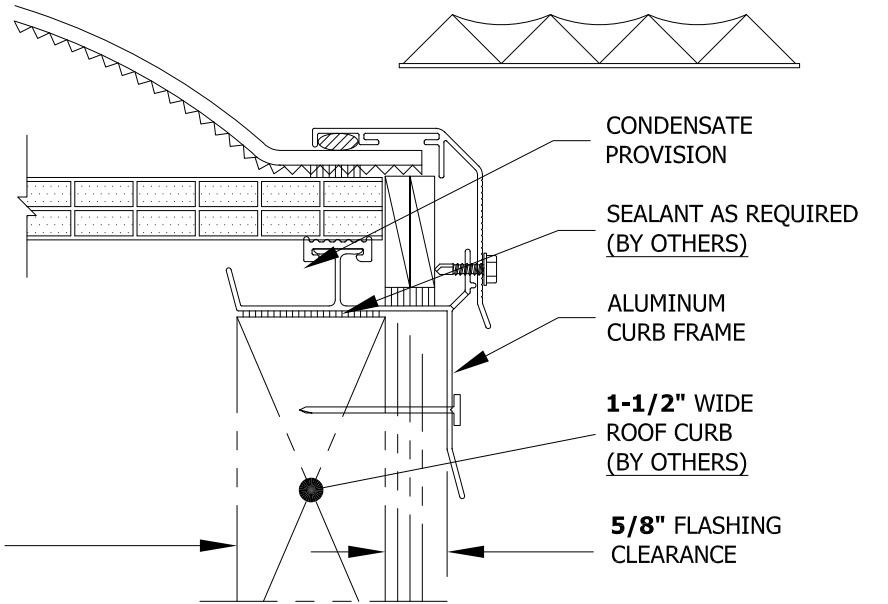

NANO INSULGEL PRISMATIC/POLYCARBONATE ALUMINUM TRIARCH CURB MOUNTED SKYLIGHT

MODEL: AL-CM-2-PRISM-16 mm NANO
(NOT TO SCALE)

MODEL NUMBER	INSIDE CURB DIMENSIONS	QTY	MODEL NUMBER	INSIDE CURB DIMENSIONS	QTY	MODEL NUMBER	INSIDE CURB DIMENSIONS	QTY
SQUARE			RECTANGULAR			RECTANGULAR - (cont.)		
1414 AL-CM	14 1/4" x 14 1/4"		1422 AL-CM	14 1/4" x 22 1/4"		3096 AL-CM	30 1/4" x 96"	
1919 AL-CM	19" x 19"		1446 AL-CM	14 1/4" x 46 1/4"		3496 AL-CM	34" x 96"	
2222 AL-CM	22 1/4" x 22 1/4"		2230 AL-CM	22 1/4" x 30 1/4"		3696 AL-CM	36" x 96"	
3030 AL-CM	30 1/4" x 30 1/4"		2237 AL-CM	22 1/4" x 37"		3746 AL-CM	37" x 46 1/4"	
3737 AL-CM	37" x 37"		2246 AL-CM	22 1/4" x 46 1/4"		3775 AL-CM	37" x 75"	
4242 AL-CM	42" x 42"		2272 AL-CM	22 1/4" x 72"		3859 AL-CM	38" x 59"	
4646 AL-CM	46 1/4" x 46 1/4"		2296 AL-CM	22 1/4" x 96"		4669 AL-CM	46 1/4" x 69 1/2"	
4848 AL-CM	48" x 48"		2448 AL-CM	24 1/4" x 48 1/4"		4689 AL-CM	46 1/4" x 89 1/2"	
5555 AL-CM	55" x 55"		2496 AL-CM	24 1/4" x 96"		4884 AL-CM	48" x 84"	
6060 AL-CM	60" x 60"		3037 AL-CM	30 1/4" x 37"		4896 AL-CM	48" x 96"	
			3046 AL-CM	30 1/4" x 46 1/4"		5460 AL-CM	54" x 60"	
			3069 AL-CM	30 1/4" x 69 1/2"		6072 AL-CM	60" x 72"	