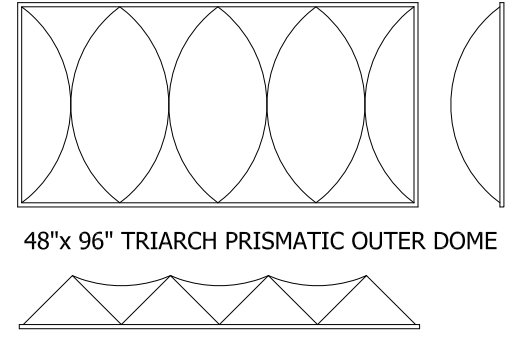

# NANO INSULGEL PRISMATIC/POLYCARBONATE ALUMINUM TRIARCH CURB MOUNTED SKYLIGHT

**MODEL: AL-CM-2-PRISM-16 mm NANO**  
(NOT TO SCALE)

MODEL NUMBER	INSIDE CURB DIMENSIONS	QTY	MODEL NUMBER	INSIDE CURB DIMENSIONS	QTY	MODEL NUMBER	INSIDE CURB DIMENSIONS	QTY
SQUARE			RECTANGULAR			RECTANGULAR - (cont.)		
1414 AL-CM	14 1/4" x 14 1/4"		1422 AL-CM	14 1/4" x 22 1/4"		3096 AL-CM	30 1/4" x 96"	
1919 AL-CM	19" x 19"		1446 AL-CM	14 1/4" x 46 1/4"		3496 AL-CM	34" x 96"	
2222 AL-CM	22 1/4" x 22 1/4"		2230 AL-CM	22 1/4" x 30 1/4"		3696 AL-CM	36" x 96"	
3030 AL-CM	30 1/4" x 30 1/4"		2237 AL-CM	22 1/4" x 37"		3746 AL-CM	37" x 46 1/4"	
3737 AL-CM	37" x 37"		2246 AL-CM	22 1/4" x 46 1/4"		3775 AL-CM	37" x 75"	
4242 AL-CM	42" x 42"		2272 AL-CM	22 1/4" x 72"		3859 AL-CM	38" x 59"	
4646 AL-CM	46 1/4" x 46 1/4"		2296 AL-CM	22 1/4" x 96"		4669 AL-CM	46 1/4" x 69 1/2"	
4848 AL-CM	48" x 48"		2448 AL-CM	24 1/4" x 48 1/4"		4689 AL-CM	46 1/4" x 89 1/2"	
5555 AL-CM	55" x 55"		2496 AL-CM	24 1/4" x 96"		4884 AL-CM	48" x 84"	
6060 AL-CM	60" x 60"		3037 AL-CM	30 1/4" x 37"		4896 AL-CM	48" x 96"	
			3046 AL-CM	30 1/4" x 46 1/4"		5460 AL-CM	54" x 60"	
			3069 AL-CM	30 1/4" x 69 1/2"		6072 AL-CM	60" x 72"	