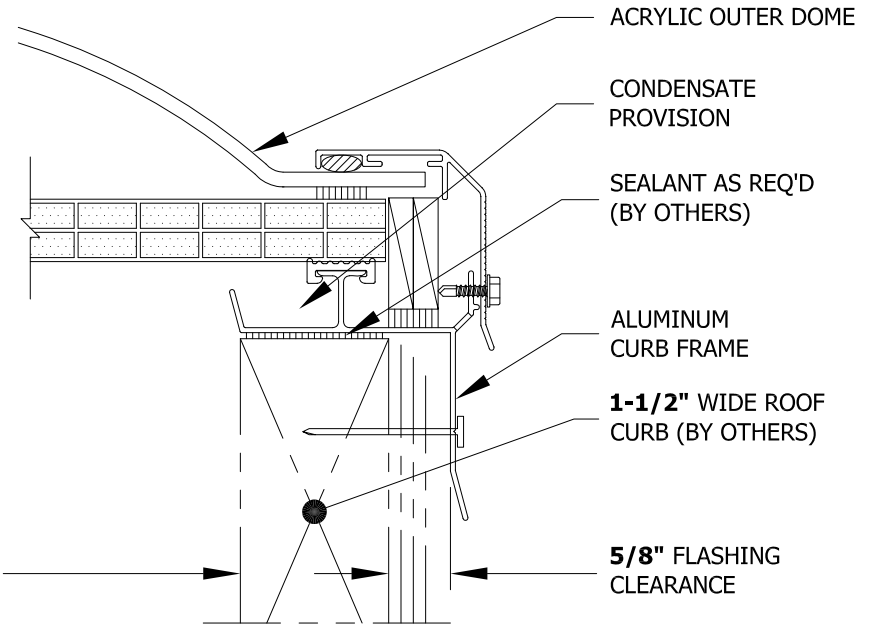

# NANO INSULGEL ACRYLIC / POLYCARBONATE ALUMINUM CURB MOUNTED SKYLIGHT

**16mm CLEAR** LEXAN STRUCTURED  
POLYCARBONATE NANO SILICA  
AEROGEL FILLED GLAZING PANEL

INSIDE CURB  
DIMENSIONS

**5/8\"** FLASHING  
CLEARANCE

**MODEL: AL-CM-2-CC-16mm-NANO**  
(NOT TO SCALE)

MODEL NUMBER	INSIDE CURB DIMENSIONS	QTY	MODEL NUMBER	INSIDE CURB DIMENSIONS	QTY	MODEL NUMBER	INSIDE CURB DIMENSIONS	QTY
SQUARE			RECTANGULAR			RECTANGULAR - (cont.)		
1414 AL-CM	14 1/4" x 14 1/4"		1422 AL-CM	14 1/4" x 22 1/4"		3696 AL-CM	36" x 96"	
1919 AL-CM	19" x 19"		1446 AL-CM	14 1/4" x 46 1/4"		3746 AL-CM	37" x 46 1/4"	
2222 AL-CM	22 1/4" x 22 1/4"		2230 AL-CM	22 1/4" x 30 1/4"		3775 AL-CM	37" x 75"	
3030 AL-CM	30 1/4" x 30 1/4"		2237 AL-CM	22 1/4" x 37"		3859 AL-CM	38" x 59"	
3737 AL-CM	37" x 37"		2246 AL-CM	22 1/4" x 46 1/4"		4669 AL-CM	46 1/4" x 69 1/2"	
4242 AL-CM	42" x 42"		2272 AL-CM	22 1/4" x 72"		4689 AL-CM	46 1/4" x 89 1/2"	
4646 AL-CM	46 1/4" x 46 1/4"		2296 AL-CM	22 1/4" x 96"		4884 AL-CM	48" x 84"	
4848 AL-CM	48" x 48"		2448 AL-CM	24 1/4" x 48 1/4"		4896 AL-CM	48" x 96"	
5555 AL-CM	55" x 55"		2496 AL-CM	24 1/4" x 96"		5460 AL-CM	54" x 60"	
6060 AL-CM	60" x 60"		3037 AL-CM	30 1/4" x 37"		6072 AL-CM	60" x 72"	
7070 AL-CM	70 1/4" x 70 1/4"		3046 AL-CM	30 1/4" x 46 1/4"		6096 AL-CM	60" x 96"	
7575 AL-CM	75" x 75"		3069 AL-CM	30 1/4" x 69 1/2"				
8484 AL-CM	84" x 84"		3096 AL-CM	30 1/4" x 96"				
9292 AL-CM	92 1/2" x 92 1/2"		3496 AL-CM	34" x 96"				