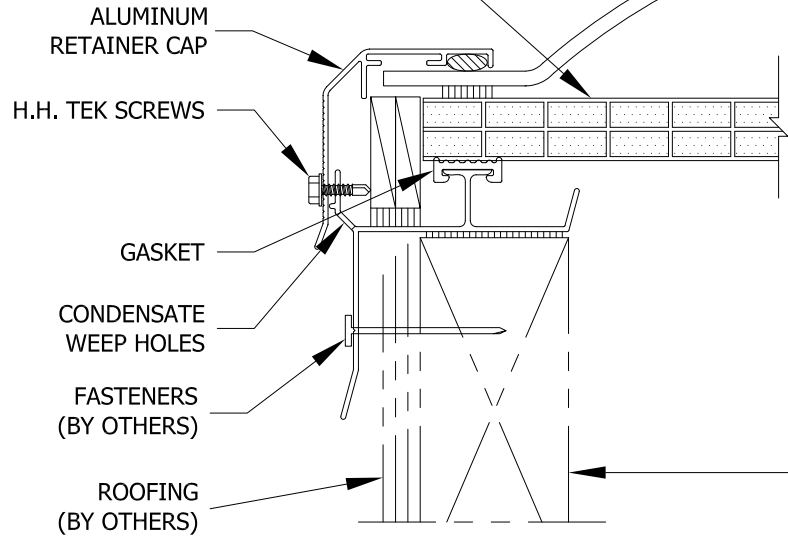

# NANO INSULGEL ACRYLIC / POLYCARBONATE ALUMINUM CURB MOUNTED SKYLIGHT

**16mm CLEAR** LEXAN STRUCTURED  
POLYCARBONATE NANO SILICA  
AEROGEL FILLED GLAZING PANEL

INSIDE CURB  
DIMENSIONS

**5/8\"** FLASHING  
CLEARANCE

**MODEL: AL-CM-2-CC-16mm-NANO**  
(NOT TO SCALE)

MODEL NUMBER	INSIDE CURB DIMENSIONS	QTY	MODEL NUMBER	INSIDE CURB DIMENSIONS	QTY	MODEL NUMBER	INSIDE CURB DIMENSIONS	QTY
SQUARE			RECTANGULAR			RECTANGULAR - (cont.)		
1414 AL-CM	14 1/4" x 14 1/4"		1422 AL-CM	14 1/4" x 22 1/4"		3696 AL-CM	36" x 96"	
1919 AL-CM	19" x 19"		1446 AL-CM	14 1/4" x 46 1/4"		3746 AL-CM	37" x 46 1/4"	
2222 AL-CM	22 1/4" x 22 1/4"		2230 AL-CM	22 1/4" x 30 1/4"		3775 AL-CM	37" x 75"	
3030 AL-CM	30 1/4" x 30 1/4"		2237 AL-CM	22 1/4" x 37"		3859 AL-CM	38" x 59"	
3737 AL-CM	37" x 37"		2246 AL-CM	22 1/4" x 46 1/4"		4669 AL-CM	46 1/4" x 69 1/2"	
4242 AL-CM	42" x 42"		2272 AL-CM	22 1/4" x 72"		4689 AL-CM	46 1/4" x 89 1/2"	
4646 AL-CM	46 1/4" x 46 1/4"		2296 AL-CM	22 1/4" x 96"		4884 AL-CM	48" x 84"	
4848 AL-CM	48" x 48"		2448 AL-CM	24 1/4" x 48 1/4"		4896 AL-CM	48" x 96"	
5555 AL-CM	55" x 55"		2496 AL-CM	24 1/4" x 96"		5460 AL-CM	54" x 60"	
6060 AL-CM	60" x 60"		3037 AL-CM	30 1/4" x 37"		6072 AL-CM	60" x 72"	
7070 AL-CM	70 1/4" x 70 1/4"		3046 AL-CM	30 1/4" x 46 1/4"		6096 AL-CM	60" x 96"	
7575 AL-CM	75" x 75"		3069 AL-CM	30 1/4" x 69 1/2"				
8484 AL-CM	84" x 84"		3096 AL-CM	30 1/4" x 96"				
9292 AL-CM	92 1/2" x 92 1/2"		3496 AL-CM	34" x 96"				