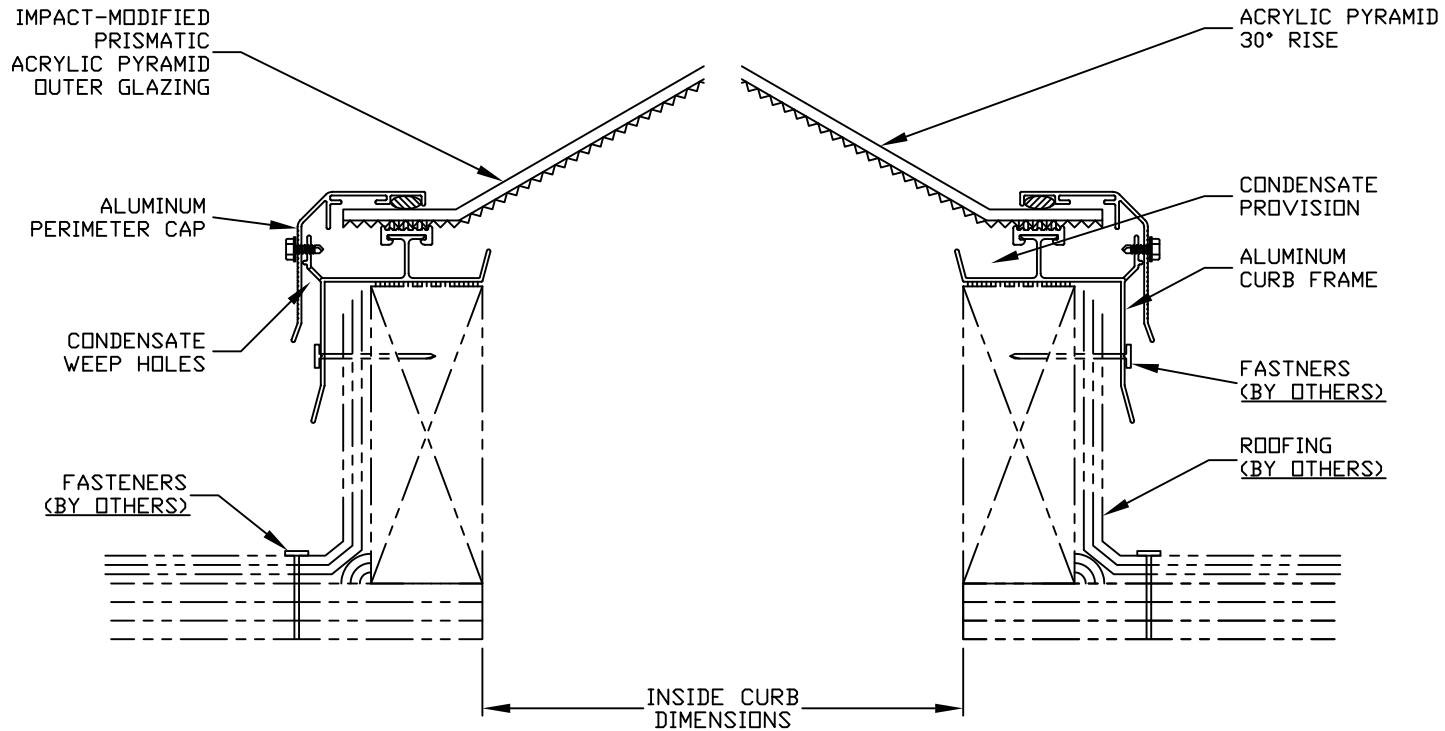

QUASAR PRISMATIC PYRAMID ALUMINUM CURB MOUNT SKYLIGHT

MODEL: Q-AL-CM-1-PRISM-P

NOT TO SCALE

| MODEL NUMBER | INSIDE CURB DIMENSIONS | QTY | AL - ALUMINUM FRAME CM - CURB MOUNT 1 - SINGLE DOME PM - PRISMATIC ACRYLIC, IMPACT MODIFIED P - PYRAMID OUTER GLAZING |
|--------------|------------------------|-----|--|
| 1414 AL-CM | 14 1/4" x 14 1/4" | | |
| 1919 AL-CM | 19" x 19" | | |
| 2222 AL-CM | 22 1/4" x 22 1/4" | | |
| 3030 AL-CM | 30 1/4" x 30 1/4" | | |
| 3737 AL-CM | 37" x 37" | | |
| 4242 AL-CM | 42" x 42" | | |
| 4646 AL-CM | 46 1/4" x 46 1/4" | | |
| 4848 AL-CM | 48" x 48" | | |