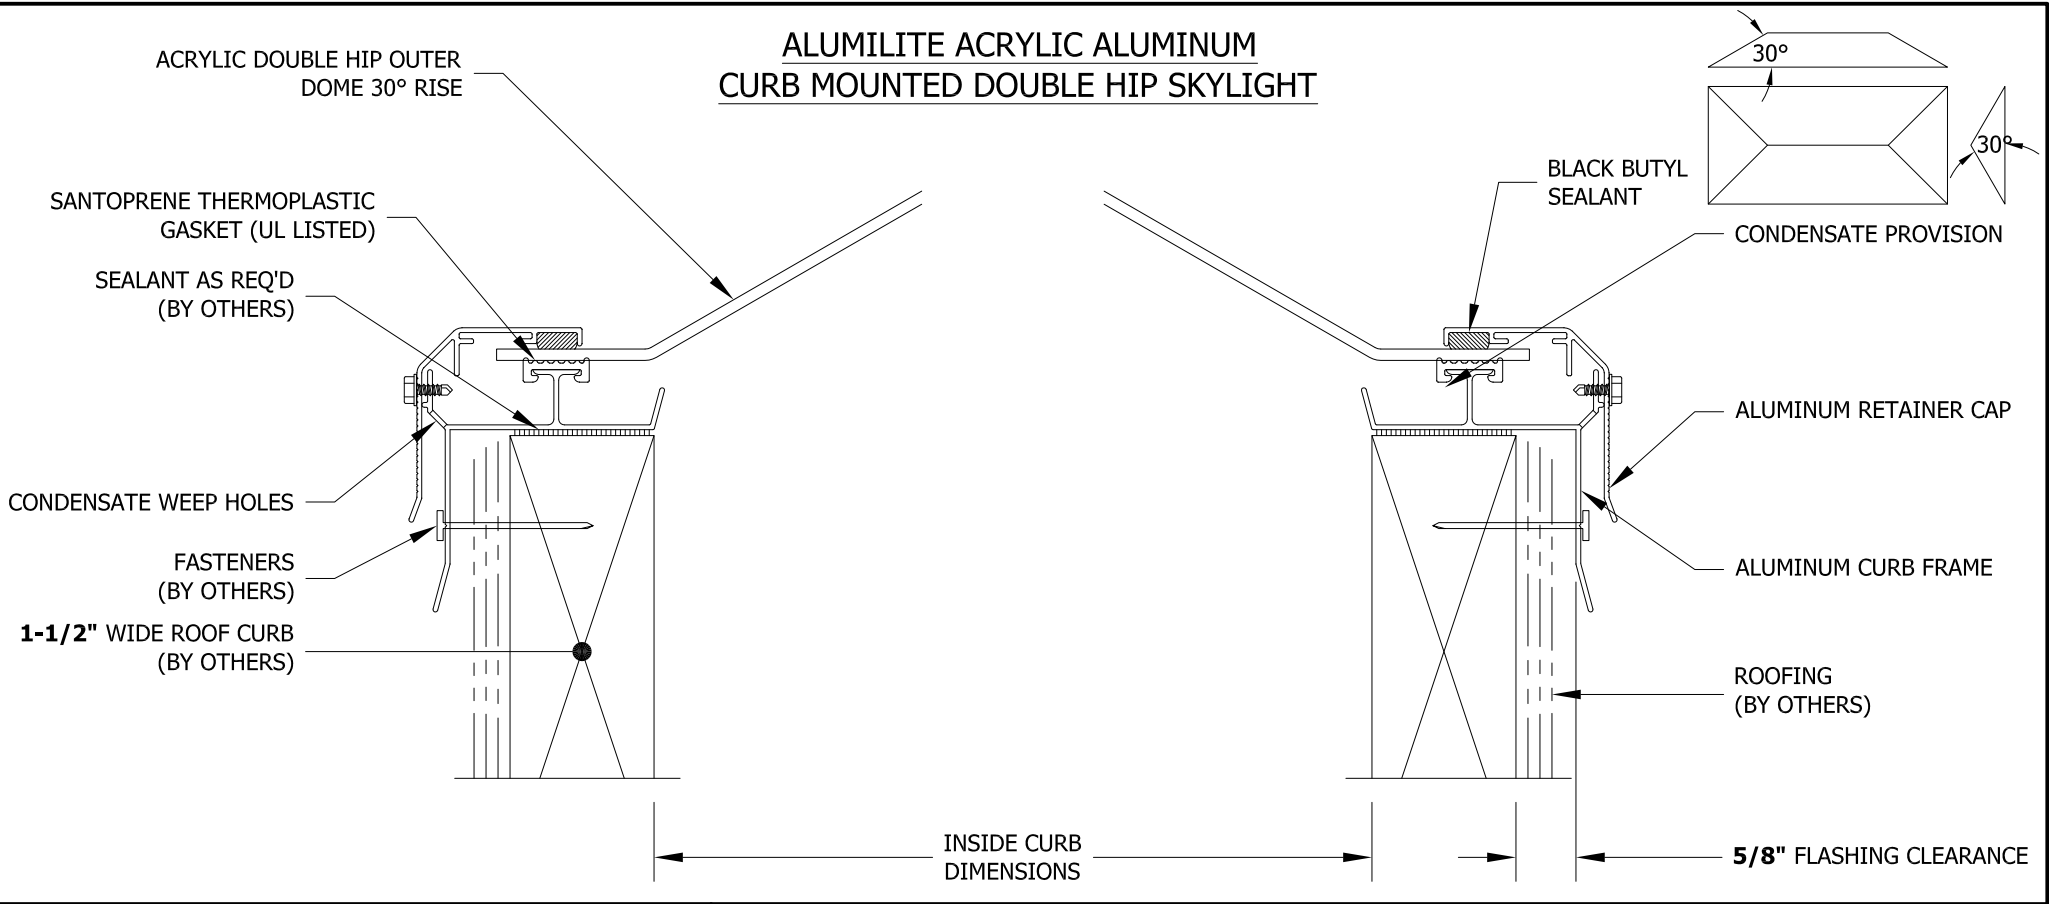

ALUMILITE ACRYLIC ALUMINUM CURB MOUNTED DOUBLE HIP SKYLIGHT

MODEL: AL-CM-1-DH (NOT TO SCALE)	MODEL NUMBER	INSIDE CURB DIMENSIONS	QTY	MODEL NUMBER	INSIDE CURB DIMENSIONS	QTY	MODEL NUMBER	INSIDE CURB DIMENSIONS	QTY
OUTER ACRYLIC COLOR <input type="radio"/> BRONZE (BT) <input type="radio"/> CLEAR (CC) <input type="radio"/> GREY (GT) <input type="radio"/> WHITE (WTM) <input type="radio"/> OTHER:	RECTANGLE			RECTANGLE - (cont.)			RECTANGLE - (cont.)		
FRAME FINISH <input type="radio"/> BRONZE ANODIZED (BA) <input type="radio"/> CLEAR ANODIZED (CA) <input type="radio"/> MILL FINISH (MF) <input type="radio"/> WHITE PAINT (WP) <input type="radio"/> OTHER:	2230-AL-CM	22 1/4" x 30 1/4"		3859-AL-CM	38" x 59"				
	2237-AL-CM	22 1/4" x 37"		4669-AL-CM	46 1/4" x 69 1/2"				
	2246-AL-CM	22 1/4" x 46 1/4"		4689-AL-CM	46 1/4" x 89 1/2"				
	2272-AL-CM	22 1/4" x 72"		4896-AL-CM	48" x 96"				
	2296-AL-CM	22 1/4" x 96"		48120-AL-CM	48" x 120"				
	2496-AL-CM	24 1/4" x 96"		5460-AL-CM	54" x 60"				
	3037-AL-CM	30 1/4" x 37"		6072-AL-CM	60" x 72"				
	3046-AL-CM	30 1/4" x 46 1/4"		6096-AL-CM	60" x 96"				
	3069-AL-CM	30 1/4" x 69 1/2"							
	3096-AL-CM	30 1/4" x 96"							
	3496-AL-CM	34" x 96"							
	3696-AL-CM	36" x 96"							
	36120-AL-CM	36" x 120"							
	3746-AL-CM	37" x 46 1/4"							
	3775-AL-CM	37" x 75"							
				CALL FOR ADDITIONAL SIZES					

Bristolite Daylighting Systems 401 East Goetz Avenue, Santa Ana, CA. 92707 TEL 714.540.8950 / FAX 714.540.5415	CUSTOMER:	PREPARED BY:	JOB No.:
	PROJECT:	SUBMITTAL DATE:	SHEET NO.: