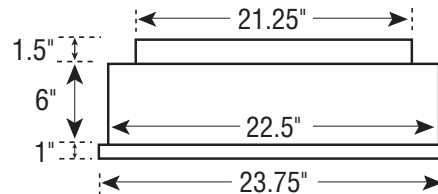

TRANSITION BOX

for drop ceiling installations

WAREHOUSE TRIM RING

for suspended installations in open ceilings

Model	Coverage	Wattage	Max Tube Length
21"	up to 700 sf	up to 1,450	20 feet

Bristolite® Daylighting Systems
harnessing sunlight for energy savings

800.854.8618

www.bristolite.com

401 East Goetz Avenue, Santa Ana, CA 92707