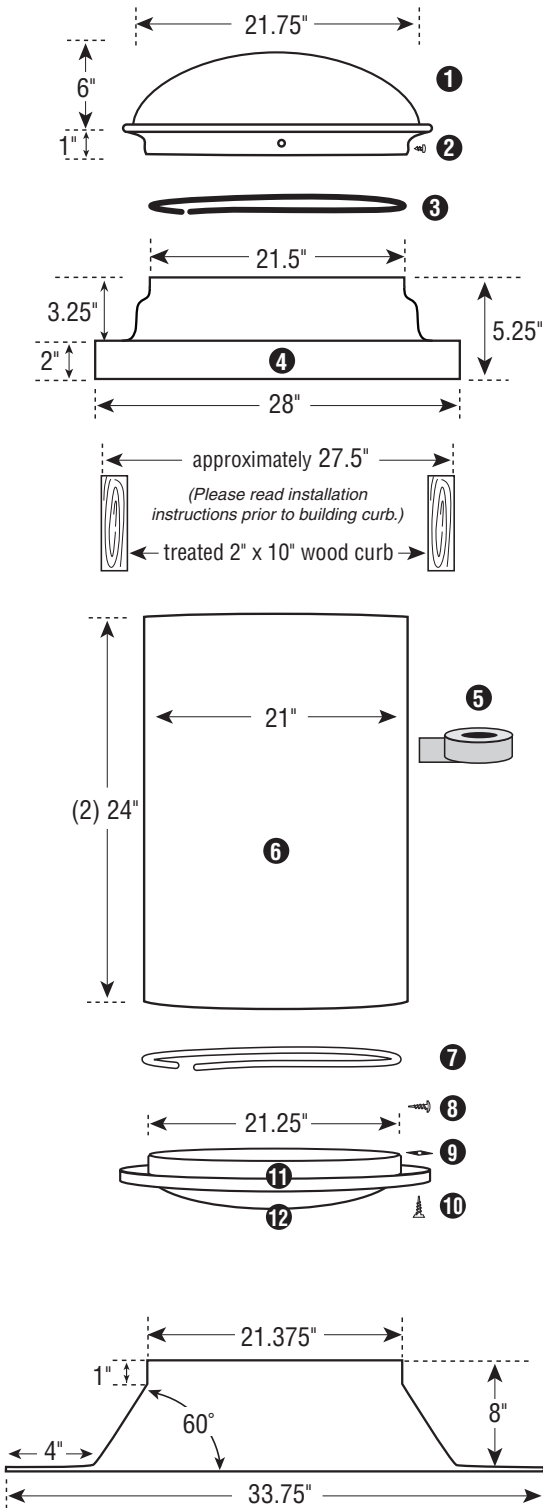

21" MODEL

FLAT ROOF FLASHING

Quasar Reach PART DESCRIPTIONS:

1. Clear UV Protected, 100% High Impact Modified Acrylic Dome
2. (4) Phillips Head Stainless Steel 1/4" Sheet Metal Screws
3. Black Nylon Horse Hair Gasket (Self-Adhesive)
4. Commercial Pure Grade Aluminum Flashing
5. Heavy Duty Foil Tape
6. Light Pipe, (2) 24" Sections per Kit
7. White Nylon Horse Hair Gasket (Self-Adhesive)
8. (6) Tek Screws
9. (3) Black Speed Nuts
10. (3) 1 1/2" Phillips Head Screws
11. White Powder Coated Aluminum Trim Ring/Ceiling Ring
12. High Impact Acrylic Diffuser