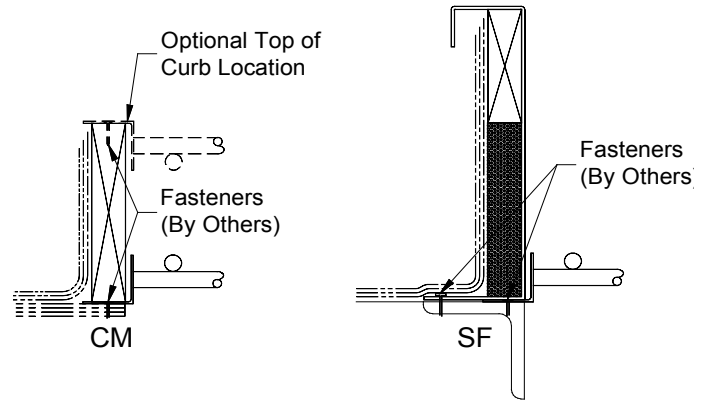

#### Details

SG-1

SG-2

SG-3

SG-4

#### Specifications

Gladiator Security Grills shall be model No. \_\_\_\_\_ as manufactured by Bristolite Daylighting Systems, Santa Ana, CA. Security grills shall be fully factory assembled consisting of a 0.5" steel rod lattice, welded to a curb mounted frame comprised of two pre-drilled, 1/8" steel angles on opposing sides of the grill. When the grill is rectangular the angles are on the two long sides of the grill. The grill is to be anchored to the roof deck opening using corrosion resistant fasteners with an interval spacing of no more than 12" centers.

\*The outside of angle security grill dimensions are 0.5" smaller than the desired skylight inside curb dimensions.

#### Features:

- 1.5" x 1.5" x 1/8" Steel Angle
- 0.5" Steel Rods
- Primer Painted White

Example model number where applicable:  
i.e. **4896-SG-1-WP**