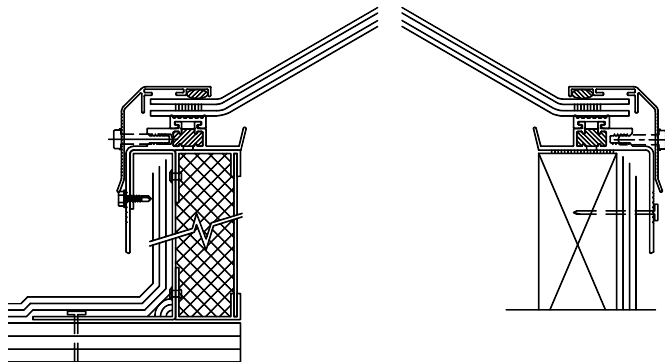

Residential Skylight
Thermally Broken

Acrylic Double Hip Dome

Details (Scale: 3½":1'-0")

ALT-SF-2-DH

ALT-CM-2-DH

Specifications

Alumilite Skylight shall be model No. _____ as manufactured by Bristolite Daylighting Systems, Santa Ana, CA. Skylights shall be fully factory assembled consisting of acrylic double hip glazing with a CC-2 classification that is sealed by interior and exterior gaskets to a 6063-T5 heliarc welded aluminum frame fabricated of aluminum and polyurethane thermal break material to prevent thermal losses through the frame and the formation of condensation on its interior surfaces. The frame is to have an integral condensation channel. The aluminum retaining cap fasteners are to be corrosive resistant. The base frame shall be installed either on a 1-1/2" wide curb furnished by others or on its own 4", 9", or 12" high self flashing curb fabricated from aluminum with a 2-3/4" roof flange with 1" of insulation in a PVC frame and an aluminum liner on the interior of the self flashing frame. Standard slope of a double hip dome to be 30° rise.

Sizes:

Model Number	Inside Curb Dimension	Model Number	Inside Curb Dimension	Model Number	Inside Curb Dimension	Model Number	Inside Curb Dimension
2230-ALT	22¼" x 30¼"	3496-ALT	34" x 96"	48120-ALT**	48" x 120"		
2237-ALT	22¼" x 37"	3696-ALT	36" x 96"	5460-ALT*	54" x 60"		
2246-ALT	22¼" x 46¼"	36120-ALT**	36" x 120"	6072-ALT*	60" x 72"		
2272-ALT	22¼" x 72"	3746-ALT	37" x 46¼"	6096-ALT**	60" x 96"		
2296-ALT	22¼" x 96"	3775-ALT	37" x 75"				
3037-ALT	30¼" x 37"	3859-ALT	38" x 59"				
3046-ALT	30¼" x 46¼"	4669-ALT	46¼" x 69½"				
3069-ALT	30¼" x 69½"	4689-ALT	46¼" x 89½"				
3096-ALT	30¼" x 96"	4896-ALT	48" x 96"				