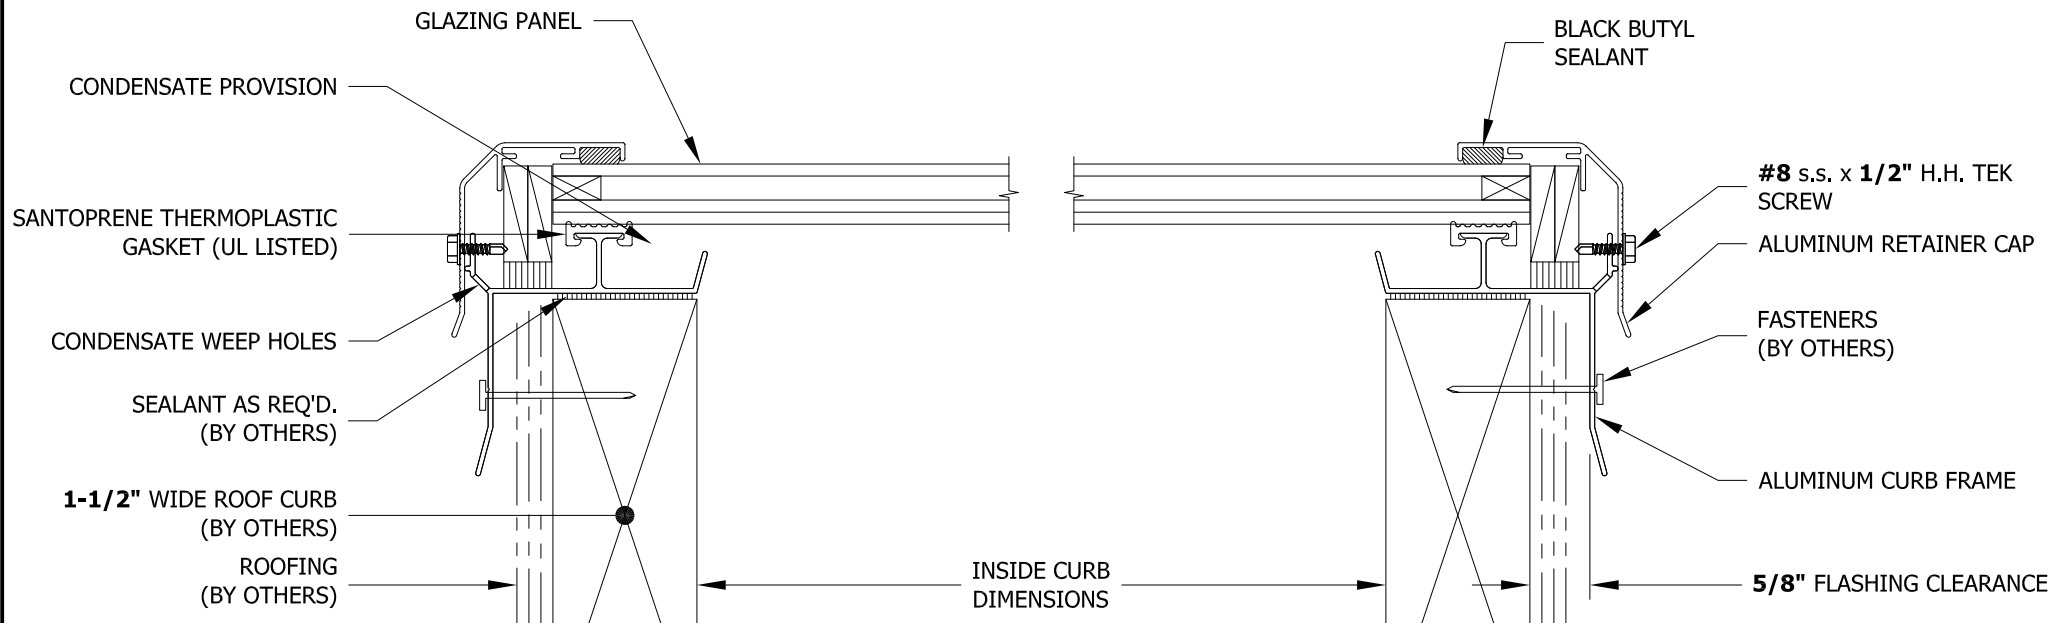

MIN. 3:12 PITCH
REQ'D (BY OTHERS)

ALUMILITE GLASS ALUMINUM CURB MOUNTED SKYLIGHT

MODEL: GAL-CM-I (NOT TO SCALE)	MODEL NUMBER	INSIDE CURB DIMENSIONS	QTY	MODEL NUMBER	INSIDE CURB DIMENSIONS	QTY	MODEL NUMBER	INSIDE CURB DIMENSIONS	QTY			
GLASS MAKEUP	SQUARE			RECTANGLE			RECTANGLE - (cont.)					
	<input type="radio"/> TEMP CLEAR/LAMI CLEAR (TC/LC)	<input type="radio"/> TEMP CLEAR/LAMI WHITE (TC/LW)		1414-GAL-CM	14 1/4" x 14 1/4"		1422-GAL-CM	14 1/4" x 22 1/4"		3859-GAL-CM	38" x 59"	
<input type="radio"/> TEMP BRONZE/LAMI CLEAR (TB/LC)	<input type="radio"/> LOW-E	<input type="radio"/> ARGON		1919-GAL-CM	19" x 19"		1446-GAL-CM	14 1/4" x 46 1/4"				
<input type="radio"/> TEMP GREY/LAMI CLEAR (TG/LC)	<input type="radio"/> OTHER:			2222-GAL-CM	22 1/4" x 22 1/4"		2230-GAL-CM	22 1/4" x 30 1/4"				
CURB FRAME FINISH				3030-GAL-CM	30 1/4" x 30 1/4"		2237-GAL-CM	22 1/4" x 37"				
			<input type="radio"/> BRONZE ANODIZED (BA)	<input type="radio"/> CLEAR ANODIZED (CA)		3737-GAL-CM	37" x 37"		2246-GAL-CM	22 1/4" x 46 1/4"		
<input type="radio"/> MILL FINISH (MF)	<input type="radio"/> WHITE PAINT (WP)			4242-GAL-CM	42" x 42"		2272-GAL-CM	22 1/4" x 72"				
<input type="radio"/> OTHER:				4646-GAL-CM	46 1/4" x 46 1/4"		2296-GAL-CM	22 1/4" x 96"				
				4848-GAL-CM	48" x 48"		2448-GAL-CM	24 1/4" x 48"				
							2496-GAL-CM	24 1/4" x 96"				
							3037-GAL-CM	30 1/4" x 37"				
							3046-GAL-CM	30 1/4" x 46 1/4"				
							3069-GAL-CM	30 1/4" x 69 1/2"				
							3096-GAL-CM	30 1/4" x 96"				
							3746-GAL-CM	37" x 46 1/4"				
							3775-GAL-CM	37" x 75"				
				CALL FOR ADDITIONAL SIZES				CALL FOR ADDITIONAL SIZES				