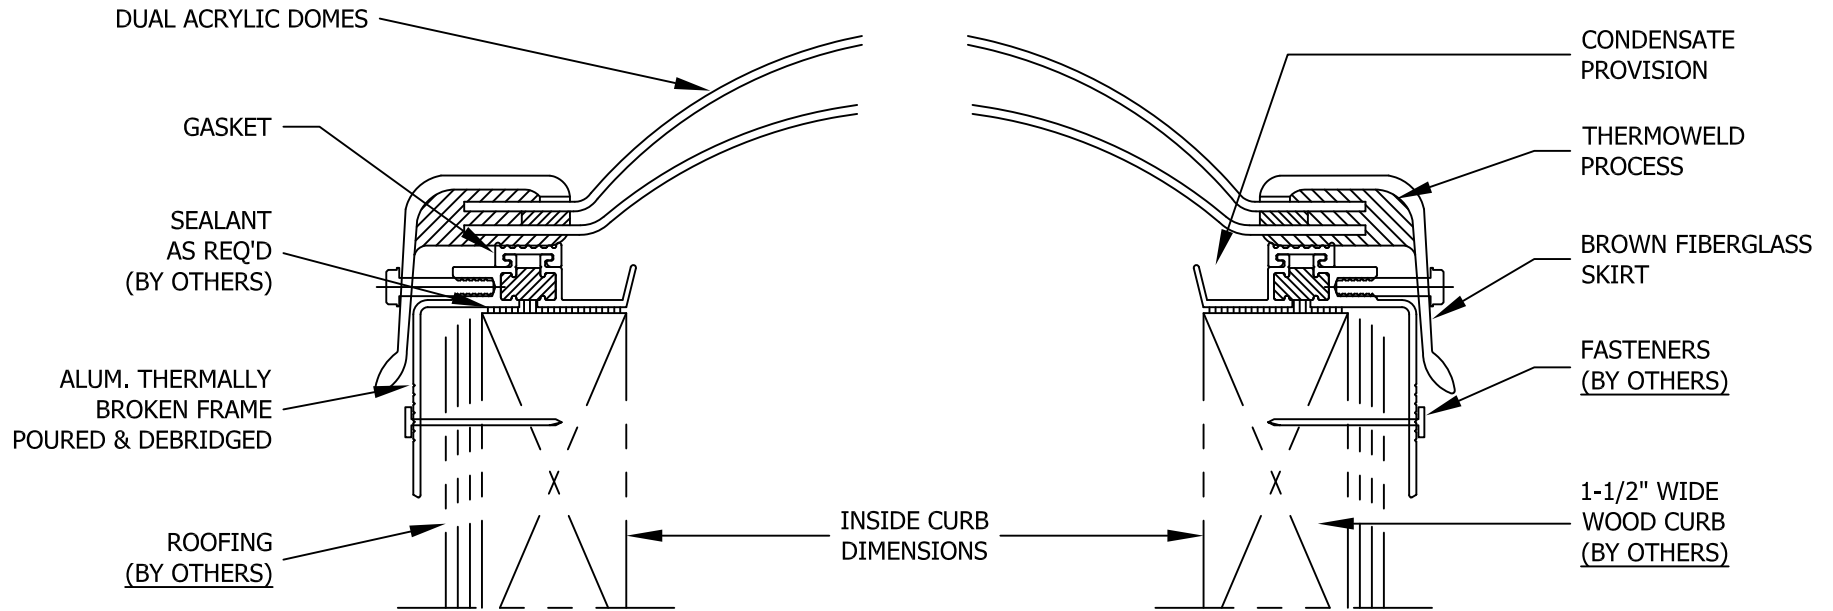

THERMOWELD ACRYLIC THERMALLY BROKEN CURB MOUNTED SKYLIGHT

MODEL: AST-CM-2

(NOT TO SCALE)

ACRYLIC GLAZING			
TRANSLUCENT WHITE:	CLEAR	(CC)	<input type="radio"/>
MEDIUM (WTM) <input type="radio"/>	BRONZE	(BT)	<input type="radio"/>
	GREY	(GT)	<input type="radio"/>
	OTHER:	_____	<input type="radio"/>
FRAME FINISH			
MILL FINISH (MF) <input type="radio"/>	BRONZE ANODIZED (BA)		<input type="radio"/>
	OTHER:		_____ <input type="radio"/>

MODEL NUMBER	INSIDE CURB DIMENSIONS	QTY	MODEL NUMBER	INSIDE CURB DIMENSIONS	QTY	MODEL NUMBER	INSIDE CURB DIMENSIONS	QTY
SQUARE			RECTANGULAR			RECTANGULAR - (cont.)		
1414	AST-CM 14 1/4"x14 1/4"		1422	AST-CM 14 1/4"x22 1/4"		3859	AST-CM 38"x59"	
1919	AST-CM 19"x19"		1446	AST-CM 14 1/4"x46 1/4"		4669	AST-CM 46 1/4"x69 1/2"	
2222	AST-CM 22 1/4"x22 1/4"		2230	AST-CM 22 1/4"x30 1/4"		4689	AST-CM 46 1/4"x89 1/2"	
3030	AST-CM 30 1/4"x30 1/4"		2237	AST-CM 22 1/4"x37"		4896	AST-CM 48"x96"	
3737	AST-CM 37"x37"		2246	AST-CM 22 1/4"x46 1/4"		5460	AST-CM 54"x60"	
4242	AST-CM 42"x42"		2272	AST-CM 22 1/4"x72"				
4646	AST-CM 46 1/4"x46 1/4"		2296	AST-CM 22 1/4"x96"				
4848	AST-CM 48"x48"		3037	AST-CM 30 1/4"x37"				
5555	AST-CM 55"x55"		3046	AST-CM 30 1/4"x46 1/4"				
7070	AST-CM 70 1/4"x70 1/4"		3069	AST-CM 30 1/4"x69 1/2"				
			3096	AST-CM 30 1/4"x96"				
			3496	AST-CM 34"x96"				
			3746	AST-CM 37"x46 1/4"				
			3775	AST-CM 37"x75"				