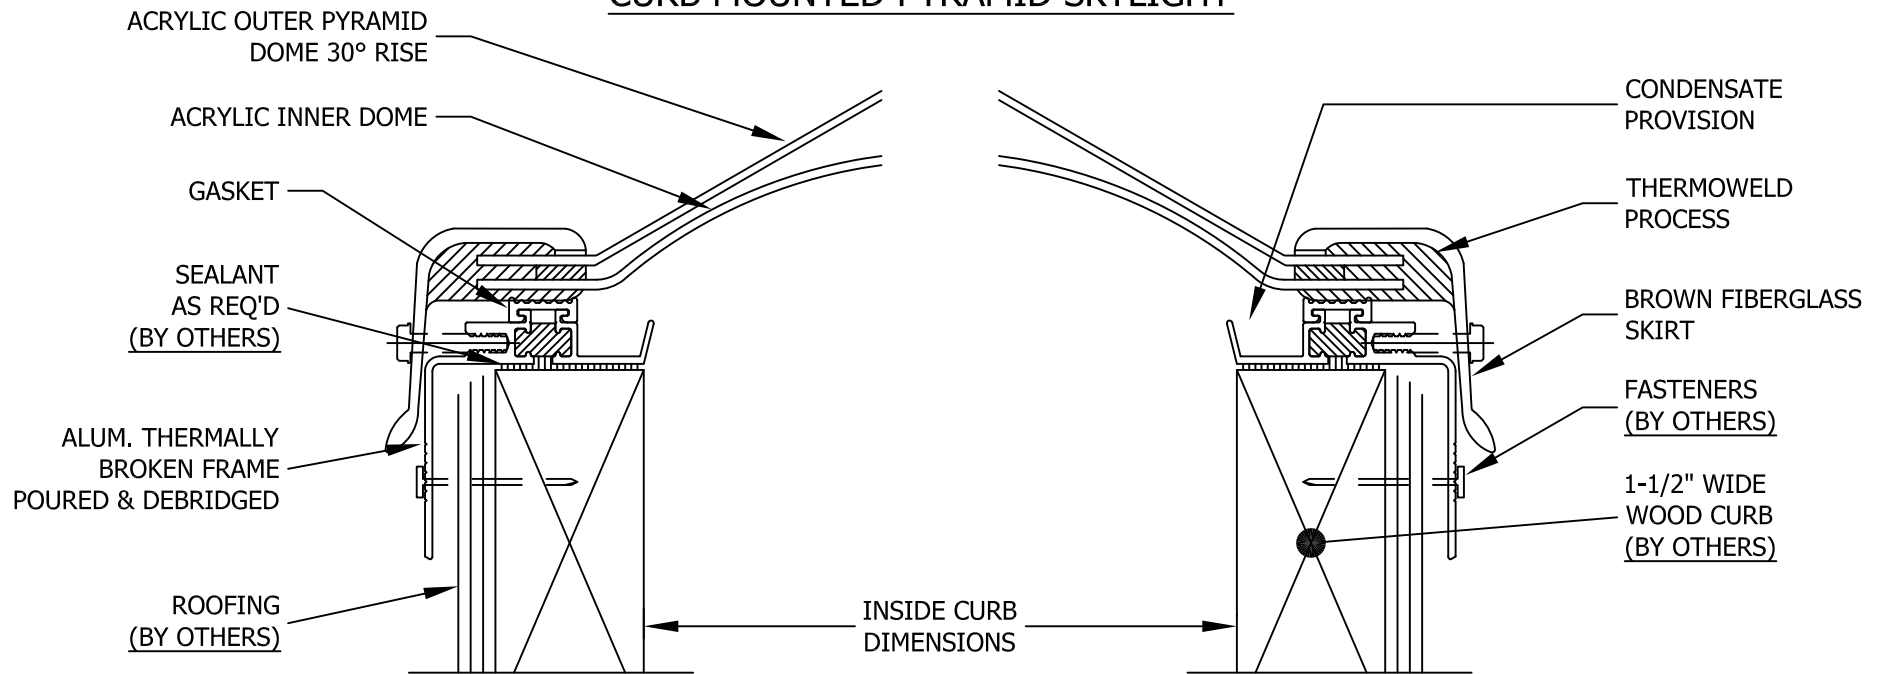

THERMOWELD ACRYLIC THERMALLY BROKEN CURB MOUNTED PYRAMID SKYLIGHT

MODEL: AST-CM-2-P (NOT TO SCALE)	MODEL NUMBER	INSIDE CURB DIMENSIONS	QTY	MODEL NUMBER	INSIDE CURB DIMENSIONS	QTY	MODEL NUMBER	INSIDE CURB DIMENSIONS	QTY
	SQUARE			RECTANGULAR			RECTANGULAR - (cont.)		
ACRYLIC GLAZING	1414 AST-CM	14 1/4"x14 1/4"		2246 AST-CM	22 1/4"x46 1/4"				
	1919 AST-CM	19"x19"		2272 AST-CM	22 1/4"x72"				
	2222 AST-CM	22 1/4"x22 1/4"		3046 AST-CM	30 1/4"x46 1/4"				
TRANSLUCENT WHITE:	3030 AST-CM	30 1/4"x30 1/4"		3069 AST-CM	30 1/4"x69 1/2"				
CLEAR (CC) <input type="radio"/>	3737 AST-CM	37"x37"		3746 AST-CM	37"x46 1/4"				
BRONZE (BT) <input type="radio"/>	4242 AST-CM	42"x42"		4669 AST-CM	46 1/4"x69 1/2"				
MEDIUM (WTM) <input type="radio"/>	4646 AST-CM	46 1/4"x46 1/4"		4896 AST-CM	48"x96"				
GREY (GT) <input type="radio"/>	4848 AST-CM	48"x48"							
OTHER: _____ <input type="radio"/>	5555 AST-CM	55"x55"							
FRAME FINISH	7070 AST-CM	70 1/4"x70 1/4"							
MILL FINISH (MF) <input type="radio"/>	7575 AST-CM	75" x 75"							
BRONZE ANODIZED (BA) <input type="radio"/>	8484 AST-CM	84" x 84"							
OTHER: _____ <input type="radio"/>	9292 AST-CM	92 1/2" x 92 1/2"							

Bristolite® Daylighting Systems 401 East Goetz Avenue, Santa Ana, CA. 92707 TEL 714.540.8950 / FAX 714.540.5415	CUSTOMER :	PREPARED BY :	JOB NO :
	PROJECT :	SUBMITTAL DATE :	SHEET NO.: