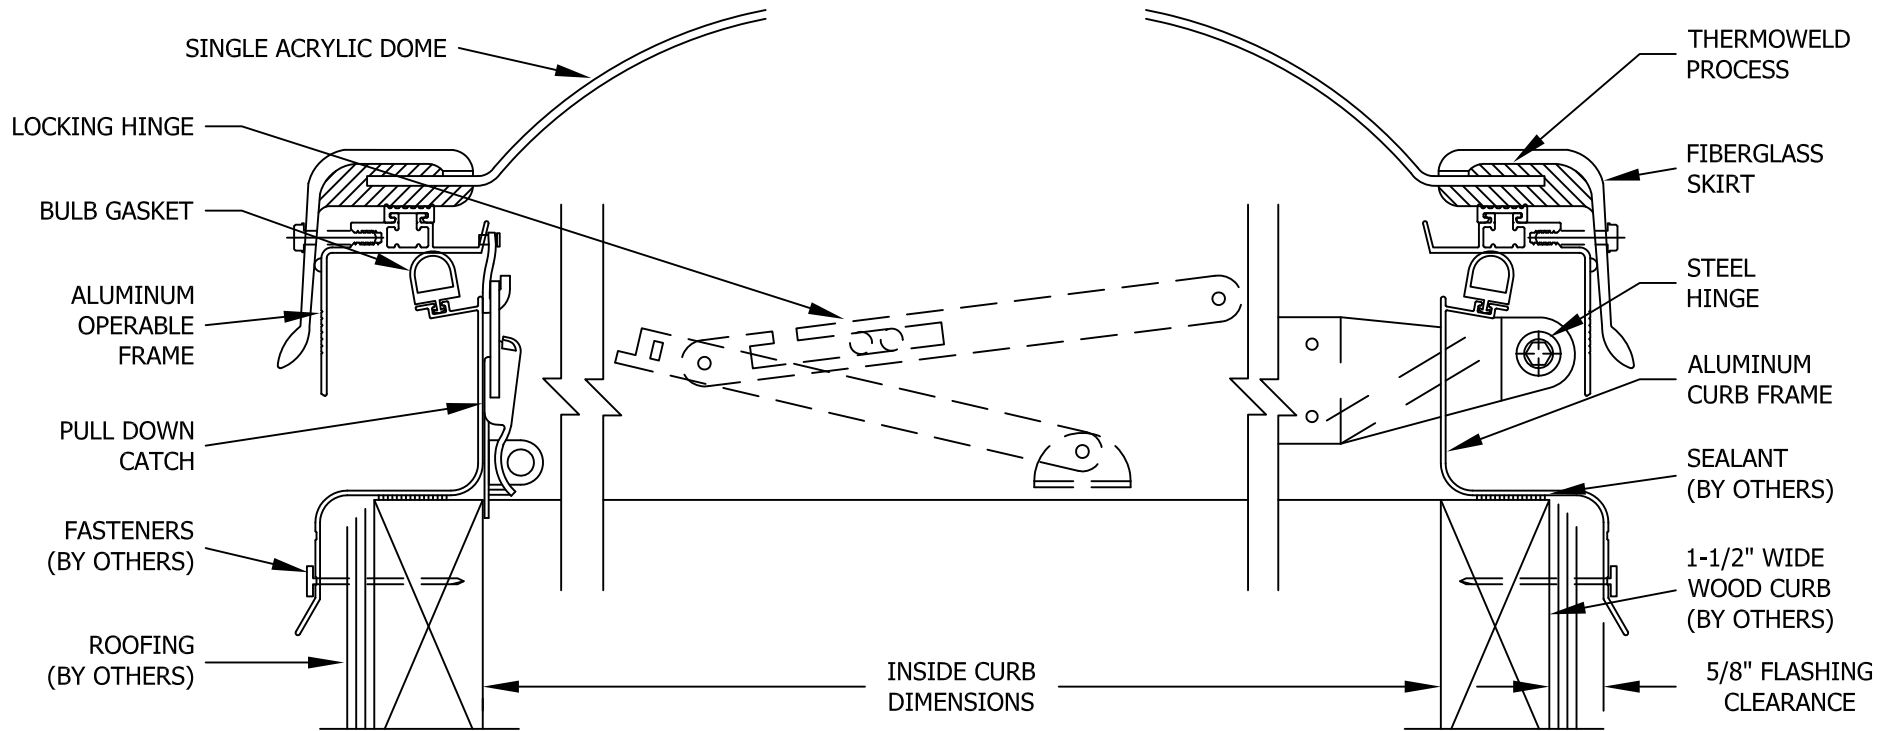

THERMOWELD ACRYLIC CURB MOUNTED SKY HATCH

MODEL : AS-SKH-CM-1 (NOT TO SCALE)	MODEL NUMBER	INSIDE CURB DIMENSIONS	QTY	MODEL NUMBER	INSIDE CURB DIMENSIONS	QTY	MODEL NUMBER	INSIDE CURB DIMENSIONS	QTY
	SQUARE			RECTANGULAR					
ACRYLIC GLAZING TRANSLUCENT WHITE: CLEAR (CC) ○ BRONZE (BT) ○ MEDIUM (WTM) ○ GREY (GT) ○ OTHER: _____ ○	1414 AS-SKH	14 1/4" x 14 1/4"		2214 AS-SKH	22 1/4" x 14 1/4"				
	1919 AS-SKH	19" x 19"		3022 AS-SKH	30 1/4" x 22 1/4"				
	2222 AS-SKH	22 1/4" x 22 1/4"		3722 AS-SKH	37" x 22 1/4"				
	3030 AS-SKH	30 1/4" x 30 1/4"		3730 AS-SKH	37" x 22 1/4"				
	3737 AS-SKH	37" x 37"		4614 AS-SKH	46 1/4" x 14 1/4"				
	4242 AS-SKH	42" x 42"		4622 AS-SKH	46 1/4" x 22 1/4"				
				4630 AS-SKH	46 1/4" x 30 1/4"				
			4637 AS-SKH	46 1/4" x 37"					
FRAME FINISH MILL FINISH (MF) ○ WHITE PAINT (WP) ○ BRONZE ANODIZED (BA) ○ OTHER: _____ ○									