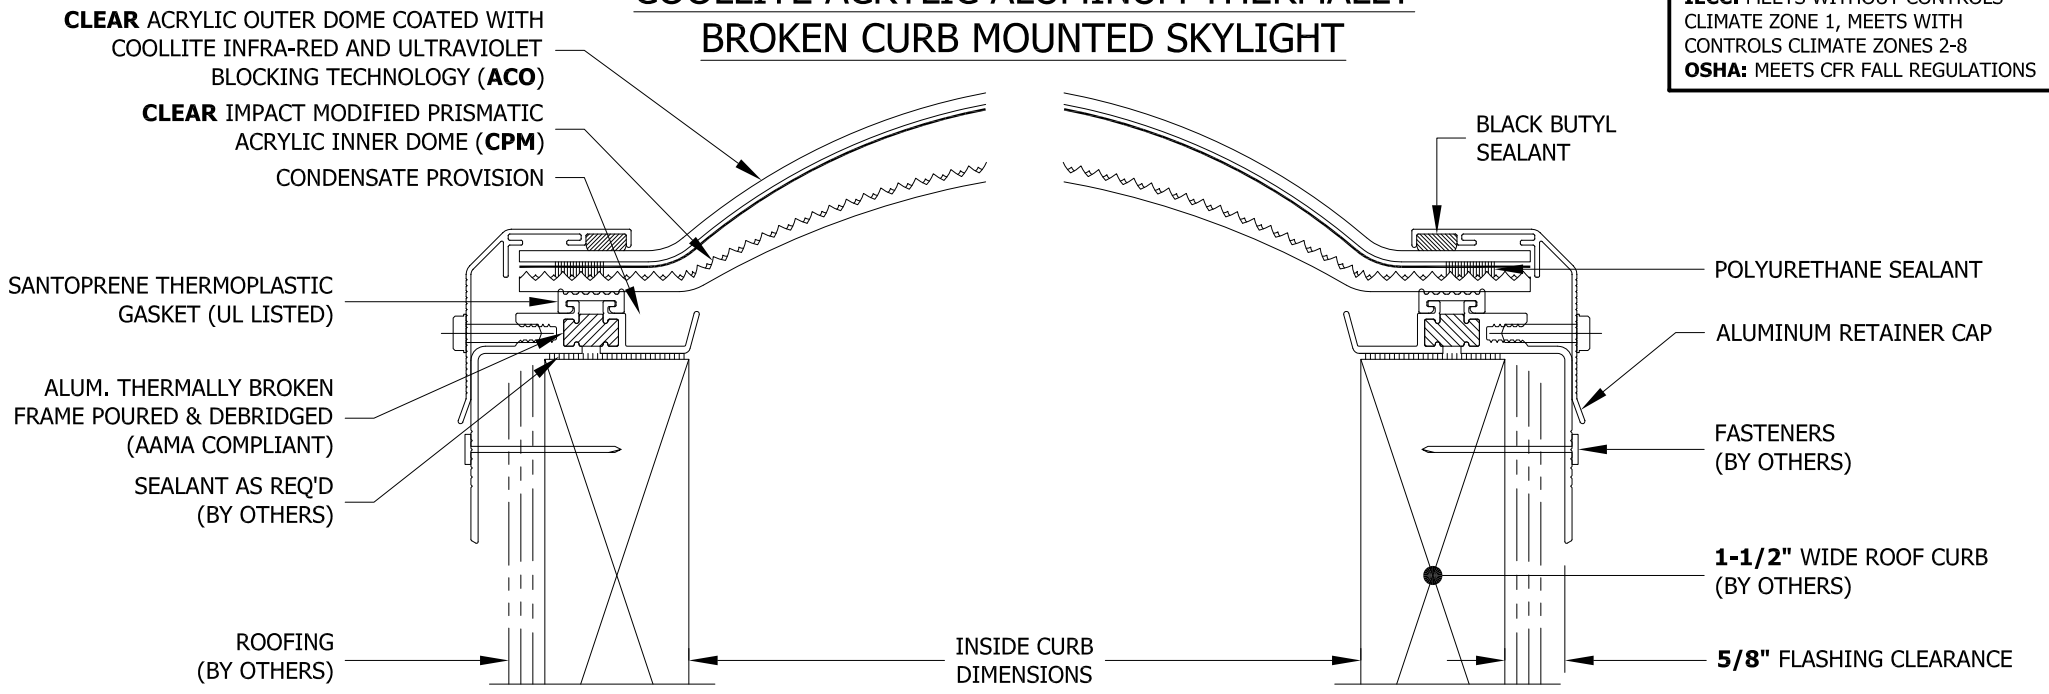

COOLLITE ACRYLIC ALUMINUM THERMALLY BROKEN CURB MOUNTED SKYLIGHT

NFRC: CERTIFIED
IECC: MEETS WITHOUT CONTROLS
 CLIMATE ZONE 1, MEETS WITH
 CONTROLS CLIMATE ZONES 2-8
OSHA: MEETS CFR FALL REGULATIONS

MODEL: ALT-CM-2-ACO-CPM (NOT TO SCALE)		MODEL NUMBER	INSIDE CURB DIMENSIONS	QTY	MODEL NUMBER	INSIDE CURB DIMENSIONS	QTY	MODEL NUMBER	INSIDE CURB DIMENSIONS	QTY
		SQUARE			RECTANGLE			RECTANGLE - (cont.)		
		1414-ALT-CM	14 1/4" x 14 1/4"		1422-ALT-CM	14 1/4" x 22 1/4"		36120-ALT-CM	36" x 120"	
OUTER COOLLITE DOME ● ACRYLIC (ACO) ○ OTHER:		INNER PRISMATIC COLOR ● CLEAR (CPM) ○ WHITE (WPM) ○ OTHER:			1446-ALT-CM	14 1/4" x 46 1/4"		3746-ALT-CM	37" x 46 1/4"	
					2230-ALT-CM	22 1/4" x 30 1/4"		3775-ALT-CM	37" x 75"	
FRAME FINISH ○ BRONZE ANODIZED (BA) ○ CLEAR ANODIZED (CA) ○ MILL FINISH (MF) ○ WHITE PAINT (WP) ○ OTHER:					2237-ALT-CM	22 1/4" x 37"		3859-ALT-CM	38" x 59"	
					2246-ALT-CM	22 1/4" x 46 1/4"		4669-ALT-CM	46 1/4" x 69 1/2"	
SPECIFICATIONS VLT: 54% SHGC: .26 U FACTOR: .71					2272-ALT-CM	22 1/4" x 72"		4689-ALT-CM	46 1/4" x 89 1/2"	
					2296-ALT-CM	22 1/4" x 96"		4872-ALT-CM	48" x 72"	
					2448-ALT-CM	24" x 48"		4884-ALT-CM	48" x 84"	
					2496-ALT-CM	24" x 96"		4896-ALT-CM	48" x 96"	
					3037-ALT-CM	30 1/4" x 37"		48120-ALT-CM	48" x 120"	
					3046-ALT-CM	30 1/4" x 46 1/4"		5460-ALT-CM	54" x 60"	
					3069-ALT-CM	30 1/4" x 69 1/2"		6072-ALT-CM	60" x 72"	
					3096-ALT-CM	30 1/4" x 96"		6084-ALT-CM	60" x 84"	
					3496-ALT-CM	34" x 96"		6096-ALT-CM	60" x 96"	
					3696-ALT-CM	36" x 96"		60120-ALT-CM	60" x 120"	
		CALL FOR ADDITIONAL SIZES								