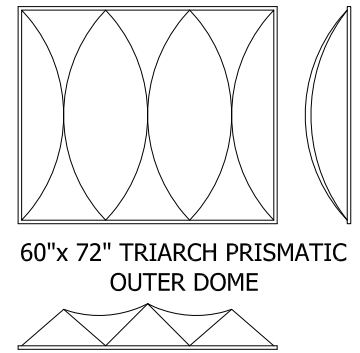

NANO INSULGEL PRISMATIC / POLYCARBONATE ALUMINUM TRIARCH SELF FLASHING SKYLIGHT

60"x 72" TRIARCH PRISMATIC
OUTER DOME

MODEL: ALI-SF-2-PM-16 mm NANO (NOT TO SCALE)		CURB HEIGHT ○ 9" ○ 12"	MODEL NUMBER	ROUGH OPENING DIMENSIONS	QTY	MODEL NUMBER	ROUGH OPENING DIMENSIONS	QTY	MODEL NUMBER	ROUGH OPENING DIMENSIONS	QTY
			SQUARE			RECTANGULAR			RECTANGULAR - (cont.)		
OUTER PRISMATIC COLOR		INSULGEL PANEL COLOR									
○ CLEAR (CPM) ○ WHITE (WPM)		○ CLEAR (C) ○ WHITE (W)									
○ OTHER:		○ OTHER:									
FRAME FINISH											
○ BRONZE ANODIZED (BA) ○ CLEAR ANODIZED (CA) ○ MILL FINISH (MF)											
○ WHITE PAINT (WP) ○ OTHER:											
			1414 ALI-SF	14 1/4" x 14 1/4"		1422 ALI-SF	14 1/4" x 22 1/4"		3096 ALI-SF	30 1/4" x 96"	
			1919 ALI-SF	19" x 19"		1446 ALI-SF	14 1/4" x 46 1/4"		3496 ALI-SF	34" x 96"	
			2222 ALI-SF	22 1/4" x 22 1/4"		2230 ALI-SF	22 1/4" x 30 1/4"		3746 ALI-SF	37" x 46 1/4"	
			3030 ALI-SF	30 1/4" x 30 1/4"		2237 ALI-SF	22 1/4" x 37"		3775 ALI-SF	37" x 75"	
			3737 ALI-SF	37" x 37"		2246 ALI-SF	22 1/4" x 46 1/4"		3859 ALI-SF	38" x 59"	
			4242 ALI-SF	42" x 42"		2272 ALI-SF	22 1/4" x 72"		4669 ALI-SF	46 1/4" x 69 1/2"	
			4646 ALI-SF	46 1/4" x 46 1/4"		2296 ALI-SF	22 1/4" x 96"		4689 ALI-SF	46 1/4" x 89 1/2"	
			4848 ALI-SF	48" x 48"		3037 ALI-SF	30 1/4" x 37"		4896 ALI-SF	48" x 96"	
			5555 ALI-SF	55" x 55"		3046 ALI-SF	30 1/4" x 46 1/4"		5460 ALI-SF	50" x 60"	
			6060 ALI-SF	60" x 60"		3069 ALI-SF	30 1/4" x 69 1/2"		6072 ALI-SF	60" x 72"	