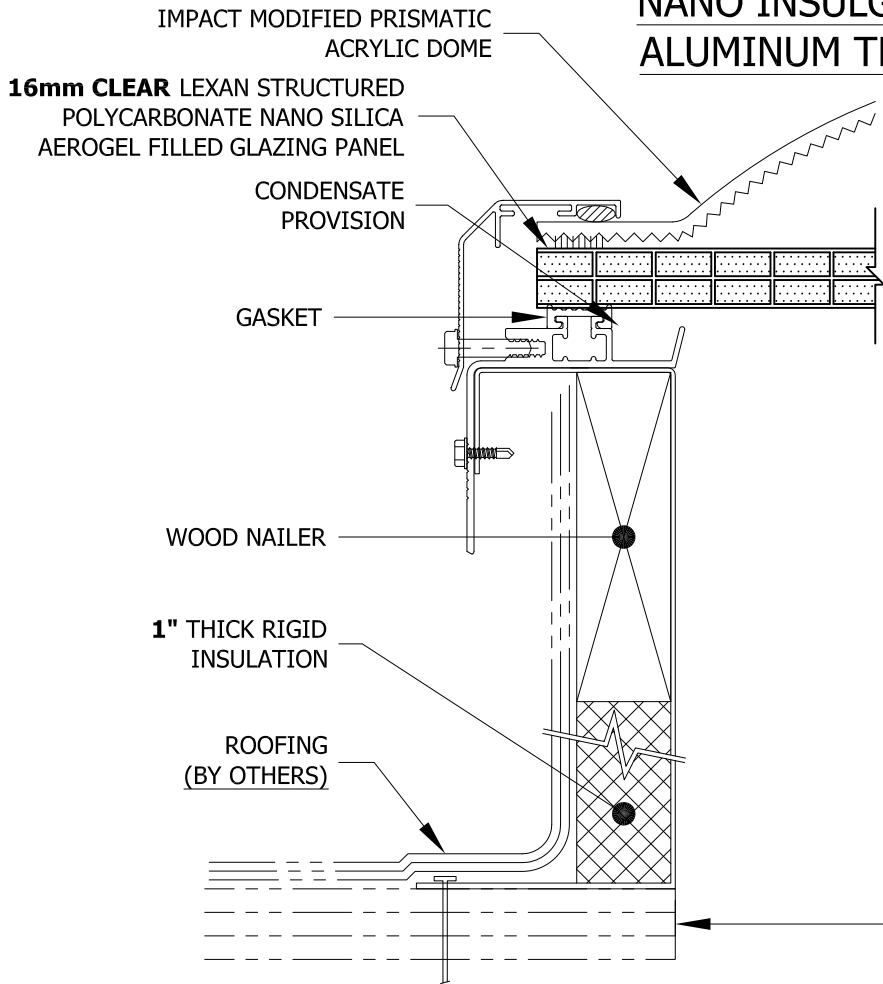

NANO INSULGEL PRISMATIC / POLYCARBONATE ALUMINUM TRIARCH SELF FLASHING SKYLIGHT

60"x 72" TRIARCH PRISMATIC
OUTER DOME

MODEL: ALI-SF-2-PM-16 mm NANO (NOT TO SCALE)		CURB HEIGHT ○ 9" ○ 12"	MODEL NUMBER	ROUGH OPENING DIMENSIONS	QTY	MODEL NUMBER	ROUGH OPENING DIMENSIONS	QTY	MODEL NUMBER	ROUGH OPENING DIMENSIONS	QTY
			SQUARE			RECTANGULAR			RECTANGULAR - (cont.)		
OUTER PRISMATIC COLOR		INSULGEL PANEL COLOR									
○ CLEAR (CPM) ○ WHITE (WPM)		○ CLEAR (C) ○ WHITE (W)									
○ OTHER:		○ OTHER:									
FRAME FINISH											
○ BRONZE ANODIZED (BA) ○ CLEAR ANODIZED (CA) ○ MILL FINISH (MF)											
○ WHITE PAINT (WP) ○ OTHER:											
			1414 ALI-SF	14 1/4" x 14 1/4"		1422 ALI-SF	14 1/4" x 22 1/4"		3096 ALI-SF	30 1/4" x 96"	
			1919 ALI-SF	19" x 19"		1446 ALI-SF	14 1/4" x 46 1/4"		3496 ALI-SF	34" x 96"	
			2222 ALI-SF	22 1/4" x 22 1/4"		2230 ALI-SF	22 1/4" x 30 1/4"		3746 ALI-SF	37" x 46 1/4"	
			3030 ALI-SF	30 1/4" x 30 1/4"		2237 ALI-SF	22 1/4" x 37"		3775 ALI-SF	37" x 75"	
			3737 ALI-SF	37" x 37"		2246 ALI-SF	22 1/4" x 46 1/4"		3859 ALI-SF	38" x 59"	
			4242 ALI-SF	42" x 42"		2272 ALI-SF	22 1/4" x 72"		4669 ALI-SF	46 1/4" x 69 1/2"	
			4646 ALI-SF	46 1/4" x 46 1/4"		2296 ALI-SF	22 1/4" x 96"		4689 ALI-SF	46 1/4" x 89 1/2"	
			4848 ALI-SF	48" x 48"		3037 ALI-SF	30 1/4" x 37"		4896 ALI-SF	48" x 96"	
			5555 ALI-SF	55" x 55"		3046 ALI-SF	30 1/4" x 46 1/4"		5460 ALI-SF	50" x 60"	
			6060 ALI-SF	60" x 60"		3069 ALI-SF	30 1/4" x 69 1/2"		6072 ALI-SF	60" x 72"	