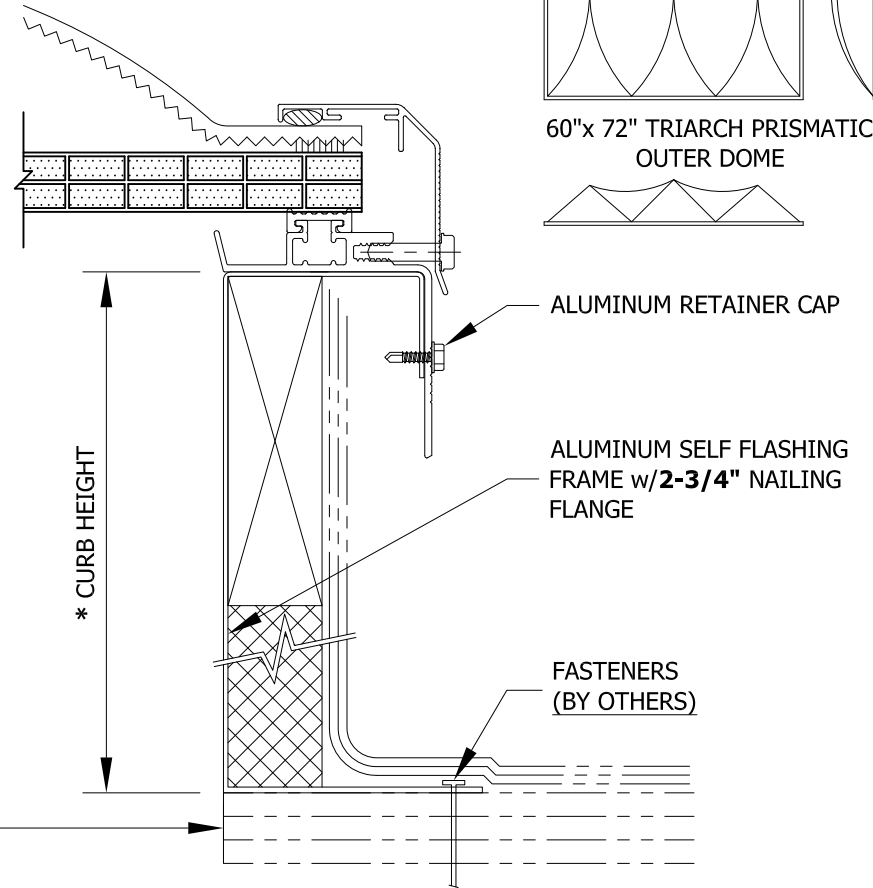

NANO INSULGEL PRISMATIC / POLYCARBONATE ALUMINUM TRIARCH SELF FLASHING SKYLIGHT

60"x 72" TRIARCH PRISMATIC
OUTER DOME

MODEL: ALI-SF-2-PM-16 mm NANO (NOT TO SCALE)		CURB HEIGHT ○ 9" ○ 12"	MODEL NUMBER	ROUGH OPENING DIMENSIONS	QTY	MODEL NUMBER	ROUGH OPENING DIMENSIONS	QTY	MODEL NUMBER	ROUGH OPENING DIMENSIONS	QTY
			SQUARE			RECTANGULAR			RECTANGULAR - (cont.)		
OUTER PRISMATIC COLOR		INSULGEL PANEL COLOR									
○ CLEAR (CPM) ○ WHITE (WPM)		○ CLEAR (C) ○ WHITE (W)									
○ OTHER:		○ OTHER:									
FRAME FINISH											
○ BRONZE ANODIZED (BA) ○ CLEAR ANODIZED (CA) ○ MILL FINISH (MF)											
○ WHITE PAINT (WP) ○ OTHER:											
			1414 ALI-SF	14 1/4" x 14 1/4"		1422 ALI-SF	14 1/4" x 22 1/4"		3096 ALI-SF	30 1/4" x 96"	
			1919 ALI-SF	19" x 19"		1446 ALI-SF	14 1/4" x 46 1/4"		3496 ALI-SF	34" x 96"	
			2222 ALI-SF	22 1/4" x 22 1/4"		2230 ALI-SF	22 1/4" x 30 1/4"		3746 ALI-SF	37" x 46 1/4"	
			3030 ALI-SF	30 1/4" x 30 1/4"		2237 ALI-SF	22 1/4" x 37"		3775 ALI-SF	37" x 75"	
			3737 ALI-SF	37" x 37"		2246 ALI-SF	22 1/4" x 46 1/4"		3859 ALI-SF	38" x 59"	
			4242 ALI-SF	42" x 42"		2272 ALI-SF	22 1/4" x 72"		4669 ALI-SF	46 1/4" x 69 1/2"	
			4646 ALI-SF	46 1/4" x 46 1/4"		2296 ALI-SF	22 1/4" x 96"		4689 ALI-SF	46 1/4" x 89 1/2"	
			4848 ALI-SF	48" x 48"		3037 ALI-SF	30 1/4" x 37"		4896 ALI-SF	48" x 96"	
			5555 ALI-SF	55" x 55"		3046 ALI-SF	30 1/4" x 46 1/4"		5460 ALI-SF	50" x 60"	
			6060 ALI-SF	60" x 60"		3069 ALI-SF	30 1/4" x 69 1/2"		6072 ALI-SF	60" x 72"	