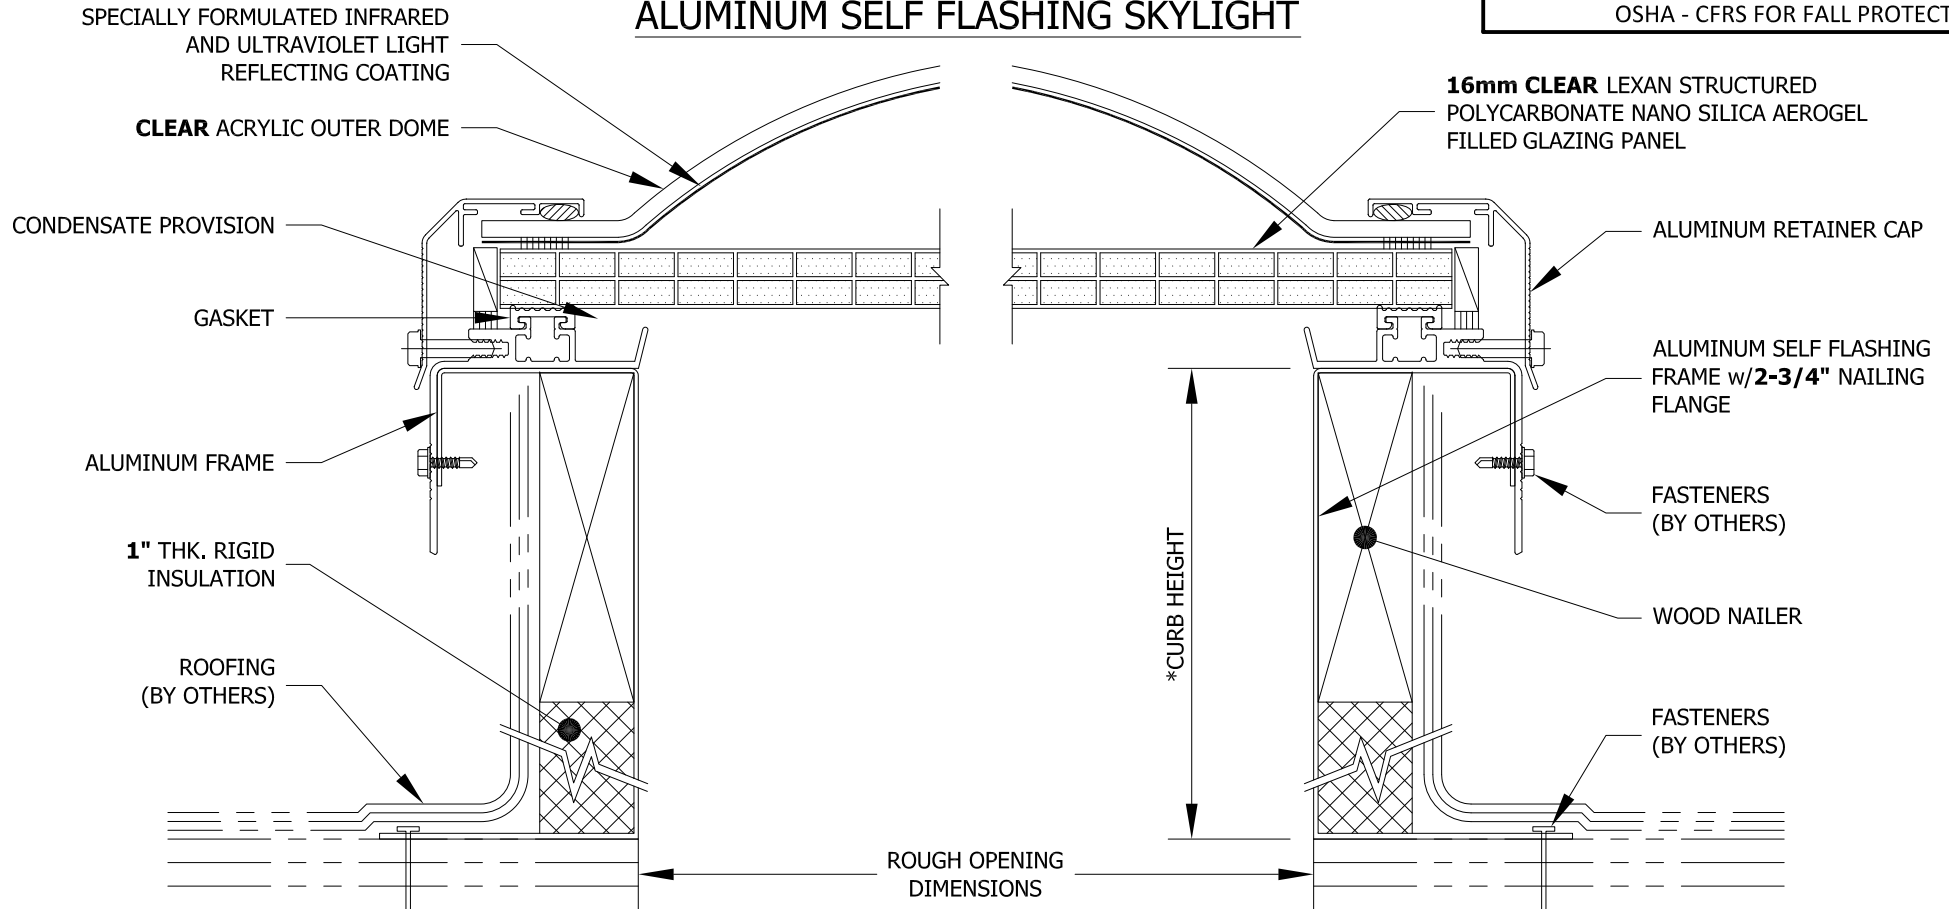

QUASAR LOW-E ACRYLIC / POLYCARBONATE ALUMINUM SELF FLASHING SKYLIGHT

BRISTOLITE ACRYLIC/POLYCARBONATE GLAZING
HAS BEEN LOAD TESTED AND COMPLIES WITH
OSHA - CFRS FOR FALL PROTECTION.

MODEL: ALI-SF-2-CCO-16mm-NANO (NOT TO SCALE)	* CURB HEIGHT ○ 9" ○ 12"	MODEL NUMBER	ROUGH OPENING DIMENSIONS	QTY	MODEL NUMBER	ROUGH OPENING DIMENSIONS	QTY	MODEL NUMBER	ROUGH OPENING DIMENSIONS	QTY
		SQUARE			RECTANGULAR			RECTANGULAR - (cont.)		
OUTER COOLLITE COLOR <input checked="" type="radio"/> CLEAR (CCO) <input type="radio"/> OTHER:	POLYCARBONATE PANEL COLOR <input checked="" type="radio"/> CLEAR <input type="radio"/> OTHER:	1414 ALI-SF	14 1/4" x 14 1/4"		1422 ALI-SF	14 1/4" x 22 1/4"		3096 ALI-SF	30 1/4" x 96"	
		1919 ALI-SF	19" x 19"		1446 ALI-SF	14 1/4" x 46 1/4"		3696 ALI-SF	36" x 96"	
		2222 ALI-SF	22 1/4" x 22 1/4"		2230 ALI-SF	22 1/4" x 30 1/4"		3746 ALI-SF	37" x 46 1/4"	
		3030 ALI-SF	30 1/4" x 30 1/4"		2237 ALI-SF	22 1/4" x 37"		3775 ALI-SF	37" x 75"	
		3737 ALI-SF	37" x 37"		2246 ALI-SF	22 1/4" x 46 1/4"		3859 ALI-SF	38" x 59"	
		4242 ALI-SF	42" x 42"		2272 ALI-SF	22 1/4" x 72"		4669 ALI-SF	46 1/4" x 69 1/2"	
		4646 ALI-SF	46 1/4" x 46 1/4"		2296 ALI-SF	22 1/4" x 96"		4689 ALI-SF	46 1/4" x 89 1/2"	
		4848 ALI-SF	48" x 48"		2448 ALI-SF	24 1/4" x 48"		4884 ALI-SF	48" x 84"	
		5555 ALI-SF	55" x 55"		2496 ALI-SF	24 1/4" x 96"		4896 ALI-SF	48" x 96"	
		6060 ALI-SF	60" x 60"		3037 ALI-SF	30 1/4" x 37"		5460 ALI-SF	54" x 60"	
		7070 ALI-SF	70" x 70"		3046 ALI-SF	30 1/4" x 46 1/4"		6072 ALI-SF	60" x 72"	
		CALL FOR ADDITIONAL SIZES				3069 ALI-SF	30 1/4" x 69 1/2"		CALL FOR ADDITIONAL SIZES	