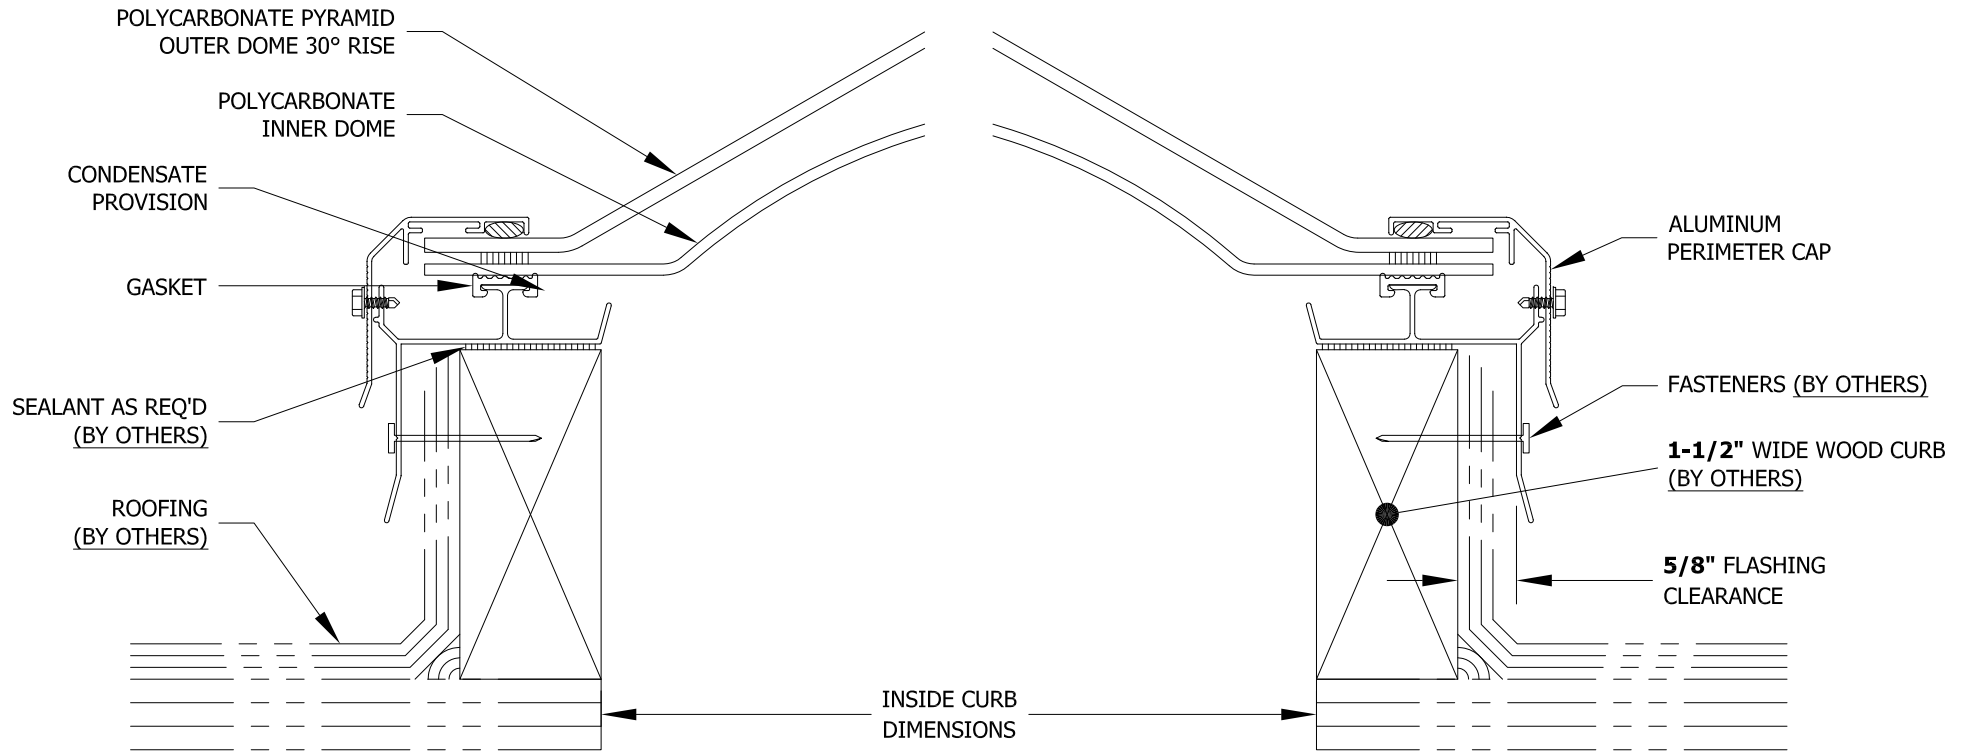

TUFFLITE POLYCARBONATE ALUMINUM CURB MOUNTED PYRAMID SKYLIGHT

BRISTOLITE POLYCARBONATE GLAZING HAS
BEEN LOAD TESTED AND COMPLIES WITH
OSHA - CFRS FOR FALL PROTECTION.

MODEL: AL-CM-2-PC-IR-P (NOT TO SCALE)		MODEL NUMBER	INSIDE CURB DIMENSIONS	QTY	MODEL NUMBER	INSIDE CURB DIMENSIONS	QTY	MODEL NUMBER	INSIDE CURB DIMENSIONS	QTY
		SQUARE			RECTANGULAR					
OUTER POLYCARBONATE COLOR	INNER POLYCARBONATE COLOR	1414 AL-CM	14 1/4" x 14 1/4"		2246 AL-CM	22 1/4" x 46 1/4"				
		1919 AL-CM	19" x 19"		2272 AL-CM	22 1/4" x 72"				
<input type="radio"/> WHITE (WPC)	<input type="radio"/> WHITE (WPC)	2222 AL-CM	22 1/4" x 22 1/4"		2448 AL-CM	24 1/4" x 48 1/4"				
<input type="radio"/> BRONZE (BPC)	<input type="radio"/> BRONZE (BPC)	3030 AL-CM	30 1/4" x 30 1/4"		3046 AL-CM	30 1/4" x 46 1/4"				
<input type="radio"/> CLEAR (CPC)	<input type="radio"/> CLEAR (CPC)	3737 AL-CM	37" x 37"		3069 AL-CM	30 1/4" x 69 1/2"				
<input type="radio"/> OTHER:	<input type="radio"/> OTHER:	4242 AL-CM	42" x 42"		3746 AL-CM	37" x 46 1/4"				
FRAME FINISH		4646 AL-CM	46 1/4" x 46 1/4"		4669 AL-CM	46 1/4" x 69 1/2"				
<input type="radio"/> BRONZE ANODIZED (BA)	<input type="radio"/> CLEAR ANODIZED (CA)	4848 AL-CM	48" x 48"		4884 AL-CM	48" x 84"				
<input type="radio"/> MILL FINISH (MF)	<input type="radio"/> WHITE PAINT (WP)	5555 AL-CM	55" x 55"		4896 AL-CM	48" x 96"				
<input type="radio"/> OTHER:		6060 AL-CM	60" x 60"							
		7070 AL-CM	70 1/4" x 70 1/4"							
		7575 AL-CM	75" x 75"							
		8484 AL-CM	84" x 84"							
		9292 AL-CM	92 1/2" x 92 1/2"							