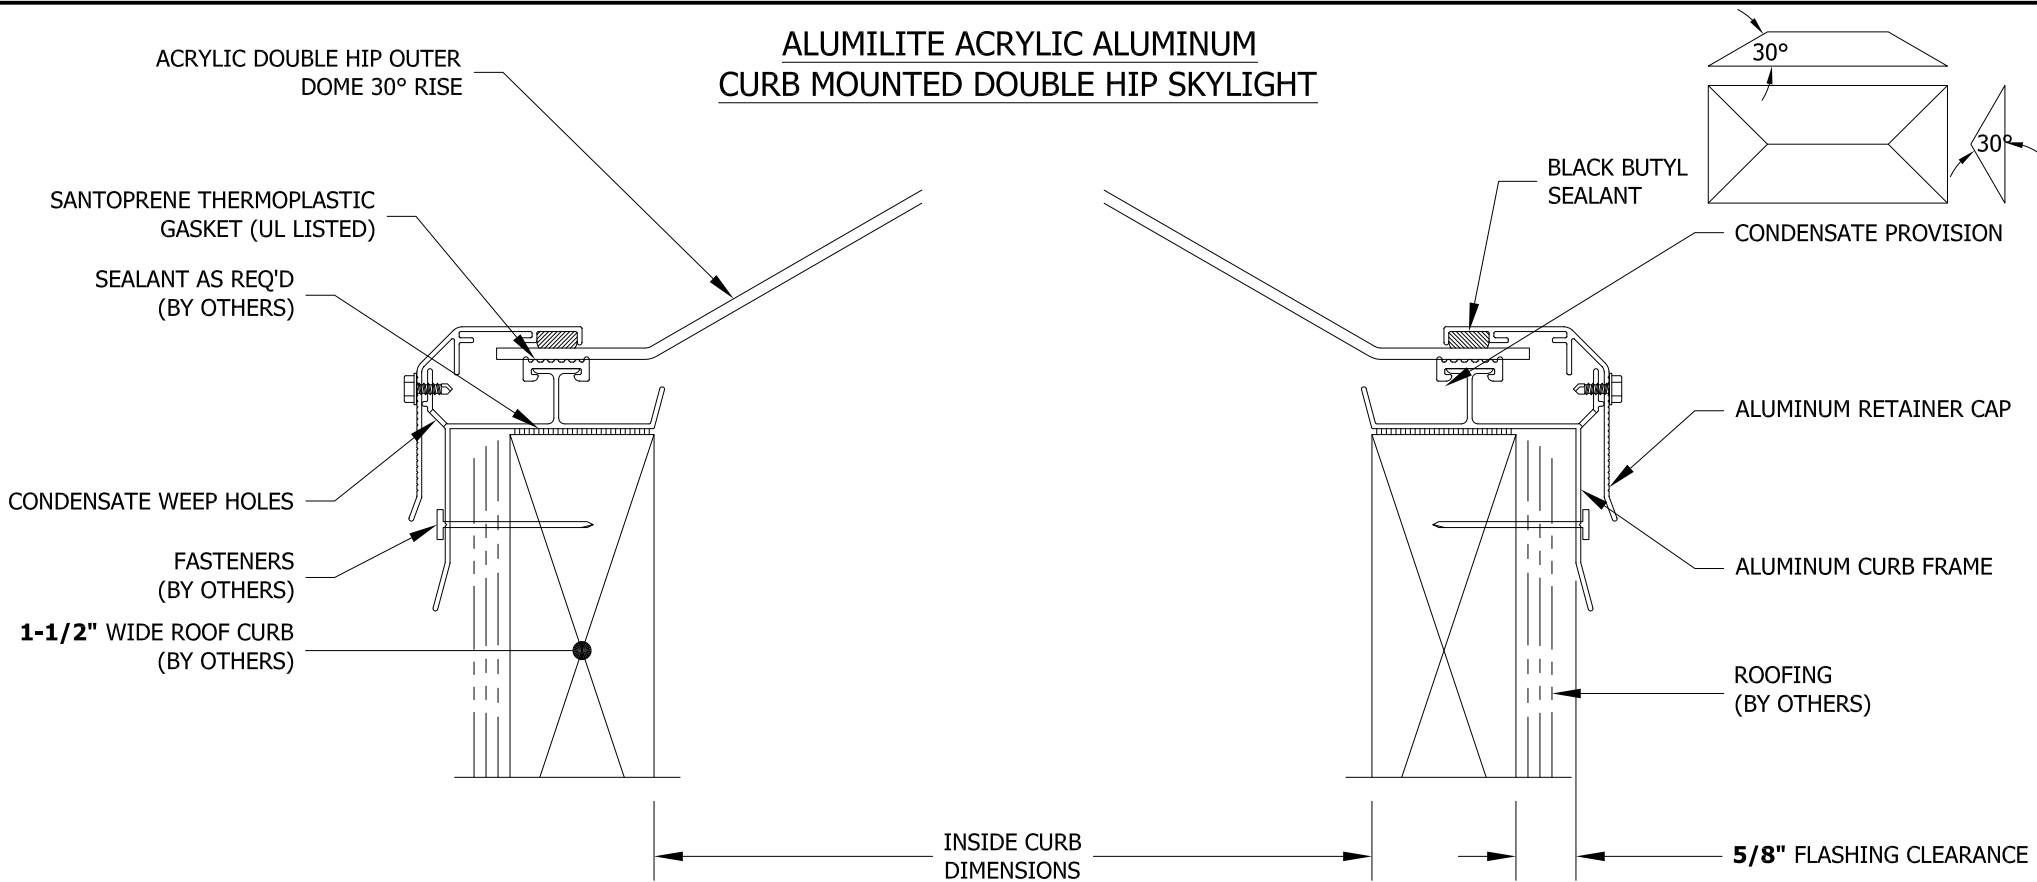

# ALUMILITE ACRYLIC ALUMINUM CURB MOUNTED DOUBLE HIP SKYLIGHT

MODEL: AL-CM-1-DH (NOT TO SCALE)	MODEL NUMBER	INSIDE CURB DIMENSIONS	QTY	MODEL NUMBER	INSIDE CURB DIMENSIONS	QTY	MODEL NUMBER	INSIDE CURB DIMENSIONS	QTY		
<b>OUTER ACRYLIC COLOR</b> <input type="radio"/> BRONZE (BT) <input type="radio"/> CLEAR (CC) <input type="radio"/> GREY (GT) <input type="radio"/> WHITE (WTM) <input type="radio"/> OTHER:	RECTANGLE			RECTANGLE - (cont.)			RECTANGLE - (cont.)				
	<b>FRAME FINISH</b> <input type="radio"/> BRONZE ANODIZED (BA) <input type="radio"/> CLEAR ANODIZED (CA) <input type="radio"/> MILL FINISH (MF) <input type="radio"/> WHITE PAINT (WP) <input type="radio"/> OTHER:			2230-AL-CM	22 1/4" x 30 1/4"		3859-AL-CM	38" x 59"			
	2237-AL-CM	22 1/4" x 37"		4669-AL-CM	46 1/4" x 69 1/2"						
	2246-AL-CM	22 1/4" x 46 1/4"		4689-AL-CM	46 1/4" x 89 1/2"						
	2272-AL-CM	22 1/4" x 72"		4896-AL-CM	48" x 96"						
	2296-AL-CM	22 1/4" x 96"		48120-AL-CM	48" x 120"						
	2496-AL-CM	24 1/4" x 96"		5460-AL-CM	54" x 60"						
	3037-AL-CM	30 1/4" x 37"		6072-AL-CM	60" x 72"						
	3046-AL-CM	30 1/4" x 46 1/4"		6096-AL-CM	60" x 96"						
	3069-AL-CM	30 1/4" x 69 1/2"									
	3096-AL-CM	30 1/4" x 96"									
	3496-AL-CM	34" x 96"									
	3696-AL-CM	36" x 96"									
	36120-AL-CM	36" x 120"									
	3746-AL-CM	37" x 46 1/4"									
	3775-AL-CM	37" x 75"									
				CALL FOR ADDITIONAL SIZES							

<b>Bristolite® Daylighting Systems</b>  401 East Goetz Avenue, Santa Ana, CA. 92707 TEL 714.540.8950 / FAX 714.540.5415	CUSTOMER:	PREPARED BY:	JOB No.:
	PROJECT:	SUBMITTAL DATE:	SHEET NO.: