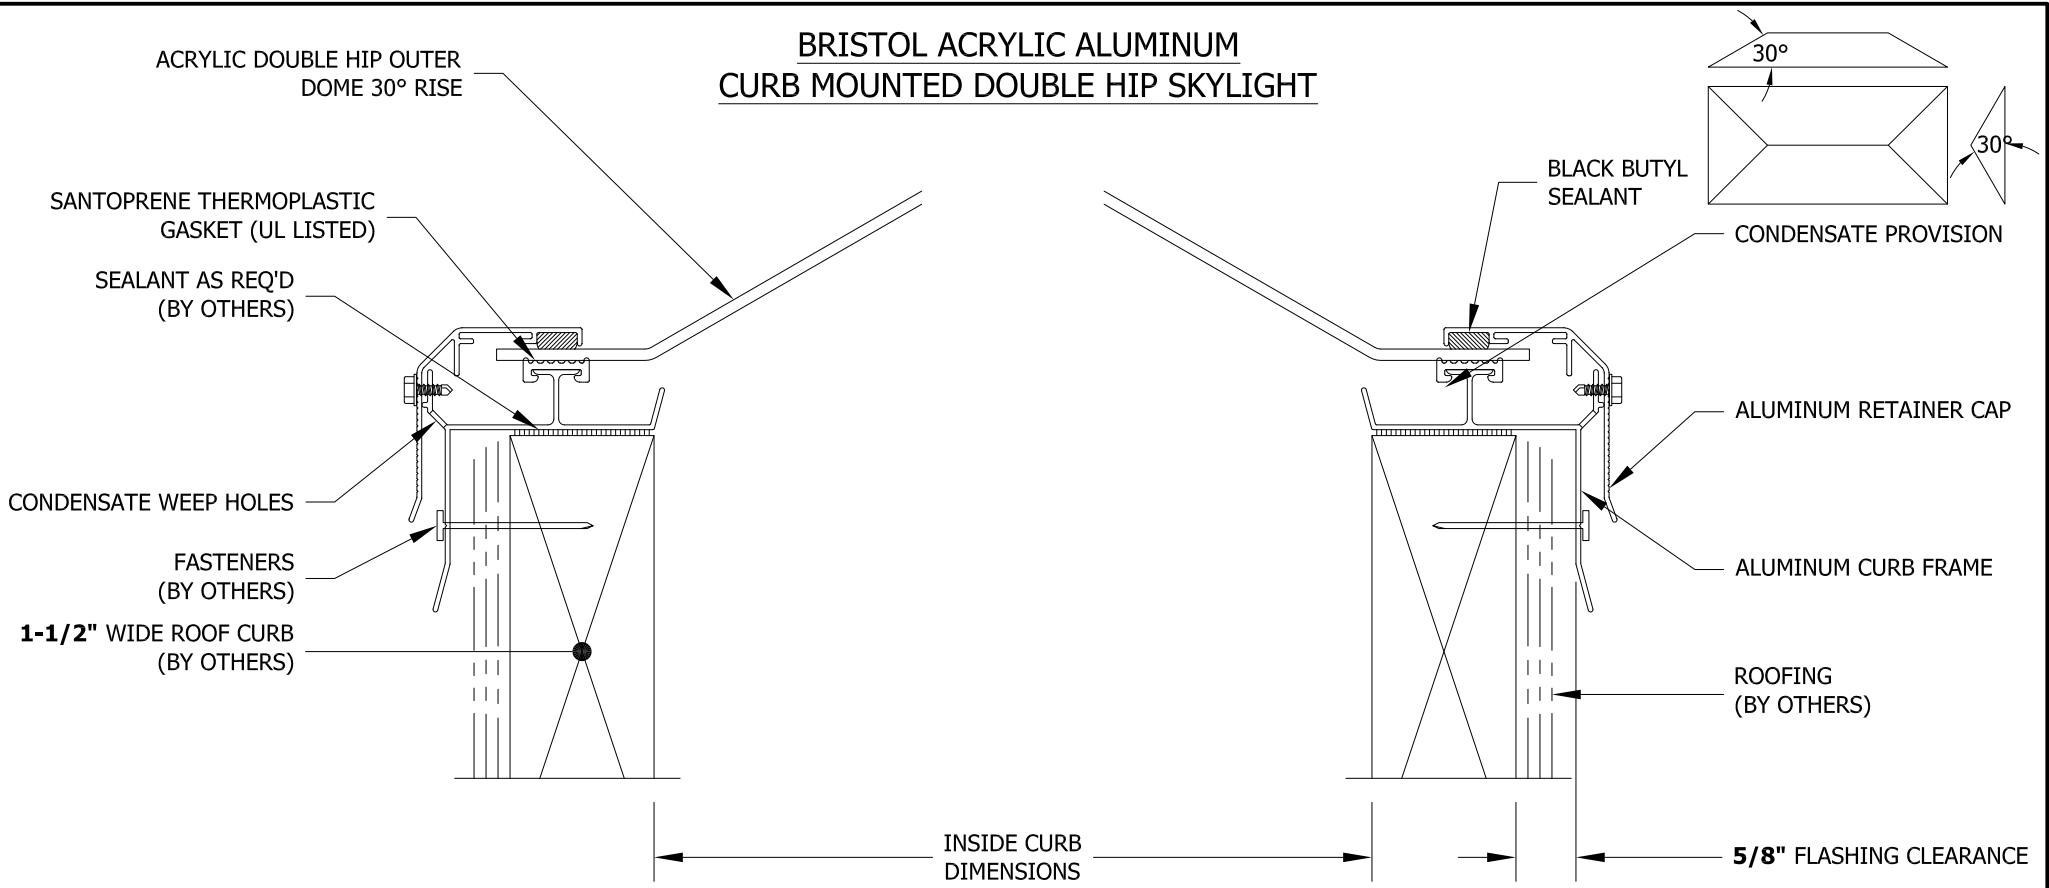

BRISTOL ACRYLIC ALUMINUM CURB MOUNTED DOUBLE HIP SKYLIGHT

MODEL: AL-CM-1-DH (NOT TO SCALE)	MODEL NUMBER	INSIDE CURB DIMENSIONS	QTY	MODEL NUMBER	INSIDE CURB DIMENSIONS	QTY	MODEL NUMBER	INSIDE CURB DIMENSIONS	QTY		
OUTER ACRYLIC COLOR <input type="radio"/> BRONZE (BT) <input type="radio"/> CLEAR (CC) <input type="radio"/> GREY (GT) <input type="radio"/> WHITE (WTM) <input type="radio"/> OTHER:	RECTANGLE			RECTANGLE - (cont.)			RECTANGLE - (cont.)				
	FRAME FINISH <input type="radio"/> BRONZE ANODIZED (BA) <input type="radio"/> CLEAR ANODIZED (CA) <input type="radio"/> MILL FINISH (MF) <input type="radio"/> WHITE PAINT (WP) <input type="radio"/> OTHER:			2230-AL-CM	22 1/4" x 30 1/4"		3859-AL-CM	38" x 59"			
	2237-AL-CM	22 1/4" x 37"		4669-AL-CM	46 1/4" x 69 1/2"						
	2246-AL-CM	22 1/4" x 46 1/4"		4689-AL-CM	46 1/4" x 89 1/2"						
	2272-AL-CM	22 1/4" x 72"		4896-AL-CM	48" x 96"						
	2296-AL-CM	22 1/4" x 96"		48120-AL-CM	48" x 120"						
	2496-AL-CM	24 1/4" x 96"		5460-AL-CM	54" x 60"						
	3037-AL-CM	30 1/4" x 37"		6072-AL-CM	60" x 72"						
	3046-AL-CM	30 1/4" x 46 1/4"		6096-AL-CM	60" x 96"						
	3069-AL-CM	30 1/4" x 69 1/2"									
	3096-AL-CM	30 1/4" x 96"									
	3496-AL-CM	34" x 96"									
	3696-AL-CM	36" x 96"									
	36120-AL-CM	36" x 120"									
	3746-AL-CM	37" x 46 1/4"									
	3775-AL-CM	37" x 75"									
				CALL FOR ADDITIONAL SIZES							

Bristolite Daylighting Systems 401 East Goetz Avenue, Santa Ana, CA. 92707 TEL 714.540.8950 / FAX 714.540.5415	CUSTOMER:	PREPARED BY:	JOB No.:
	PROJECT:	SUBMITTAL DATE:	SHEET NO.: